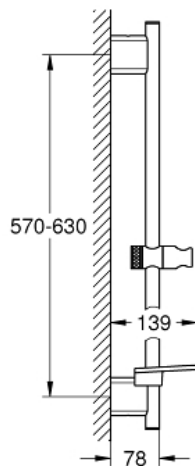

RAINSHOWER SMARTACTIVE 24" Shower Bar

MODEL # 26602000

Pure Freude
an Wasser

GROHE

Product Description:
RAINSHOWER SMARTACTIVE
24" Shower Bar

Standard Specification:

- Glide element and swivel hand shower holder
- **GROHE QuickFix** (adjustable distance between wall shower holders for adaption to existing drillings)
- GROHE TileFix adjustable depth on upper and lower bracket
- **GROHE EasyReach** tray
- **GROHE StarLight** chrome finish

Applicable Codes & Standards:

- ASME A112.18.1/CSA B125.1
- LOGO CEC

Color:

- 26602000 StarLight Chrome