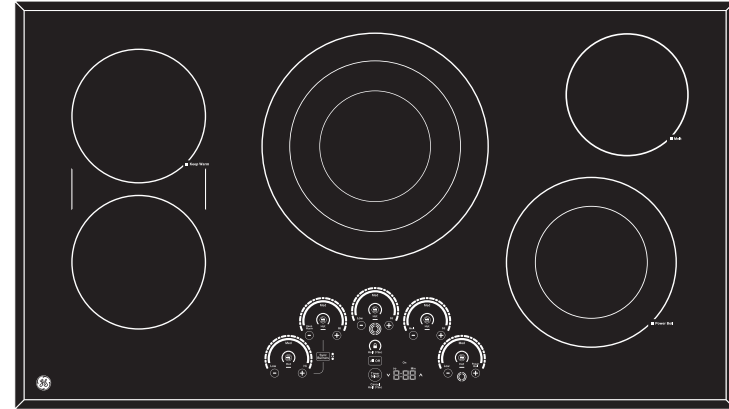

PP9036DJ

GE Profile™ Series 36" Built-In Touch Control Cooktop

FEATURES AND BENEFIT

Five radiant cooking elements - Cook foods quickly and evenly on this sleek, glass surface

Glide touch controls - Precisely control heat instantly and easily with one swipe

6"/9"/12" tri-ring element - Use different pan sizes on this single, 3,000-watt flexible element

5"/8" Power Boil element - Use different pan sizes on this single, 2,400-watt flexible element that produces rapid powerful heat

SyncBurners - Control two 7" elements simultaneously to evenly heat large cookware or griddles*

Multi-element timer - Manage up to five pans at once with individual timers for each element

Control lock capability - Protects against unintended activation

Custom Settings - Personalize your cooktop settings to fit your cooking style

Red LED display with beveled black glass surface - Achieve a premium look that complements the entire kitchen

Hot surface indicator lights - Know when elements are too hot to touch with a quick glance

Model PP9036DJBB - Black on black

*OPTIONAL STAINLESS STEEL CLAD ALUMINUM GRIDDLE

Achieve even results with this lightweight griddle, tailored to fit GE SyncBurners. Order part number JXGRIDL1 from your GE Dealer.

GUARANTEED FIT

Replacing a similar cooktop from GE or another brand? GE cooktops are guaranteed for an exact fit to make replacement easy

Visit geappliances.com for more info