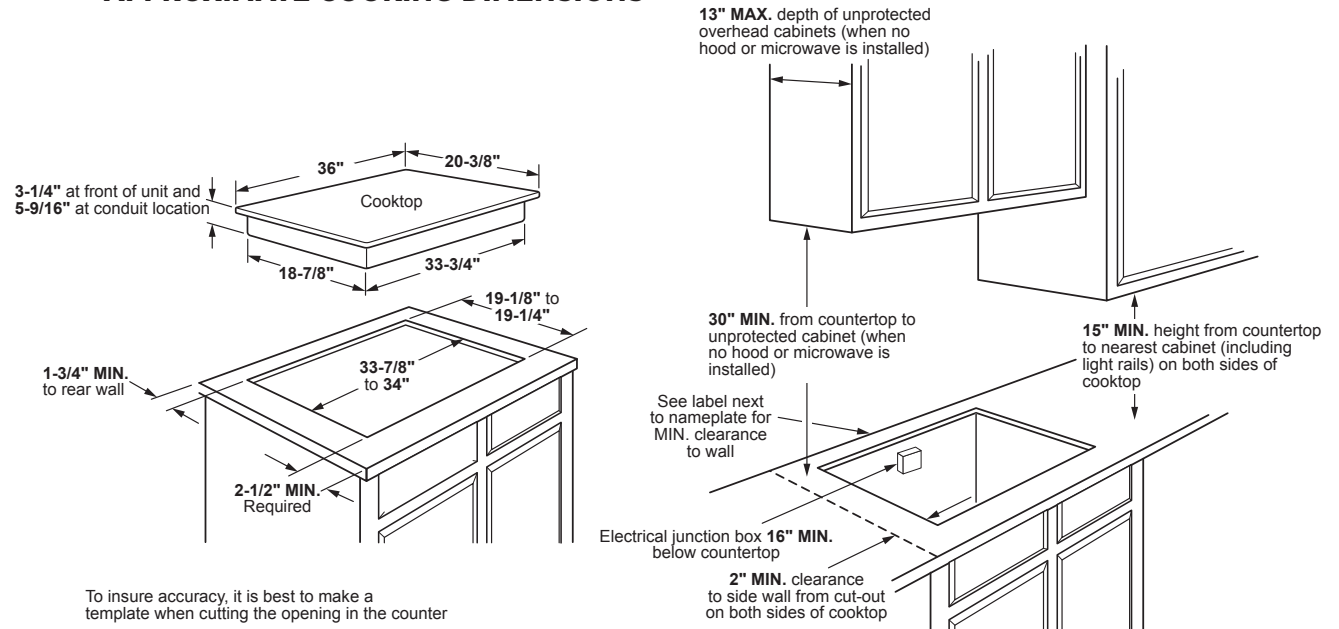

PP9036DJ

GE Profile™ Series 36" Built-In Touch Control Cooktop

DIMENSIONS AND INSTALLATION INFORMATION (IN INCHES)

IMPORTANT: Requires a 5" free area between the bottom of the cooktop to any combustible material, i.e., shelving. Free area not required when installing wall oven underneath cooktop. Refer to installation instructions. Requires a 15" minimum from cooktop to adjacent overhead cabinets. Units are furnished with a 48" flexible armored cable.

NOTE: 36" Ribbon cooktops are approved for use over select GE 30" Single Wall Ovens and Warming Drawers. Refer to cooktop and wall oven/warming drawer installation instructions packed with product for current dimensional data. If installed with a GE Telescopic Downdraft System, consult both the cooktop and downdraft installation instructions packed with product before installing. Cooktop gas/electric supply may need to be re-routed to install downdraft. The countertop cutout requires 23-1/2" minimum flat countertop surface and 25" minimum total countertop depth. In addition, other clearances to front edge of the countertop must be considered. **Before installing, consult installation instructions packed with product for current dimensional data.**

APPROXIMATE COOKING DIMENSIONS

VOLTAGE (60HZ AC)	240V	208V
CONNECTED LOAD (MAX.)	9.6kW	7.2kW
CURRENT DRAW (MAX.)	40.0 Amps	34.7 Amps
RECOMMENDED CIRCUIT BREAKER†	40 Amps	40 Amps

†NOTE: Check local codes for required breaker size.

For answers to your Monogram, GE Café™ Series, GE Profile™ Series or GE Appliances product questions, visit our website at geappliances.com or call GE Answer Center® Service, 800.626.2000.

Specification Revised 6/16