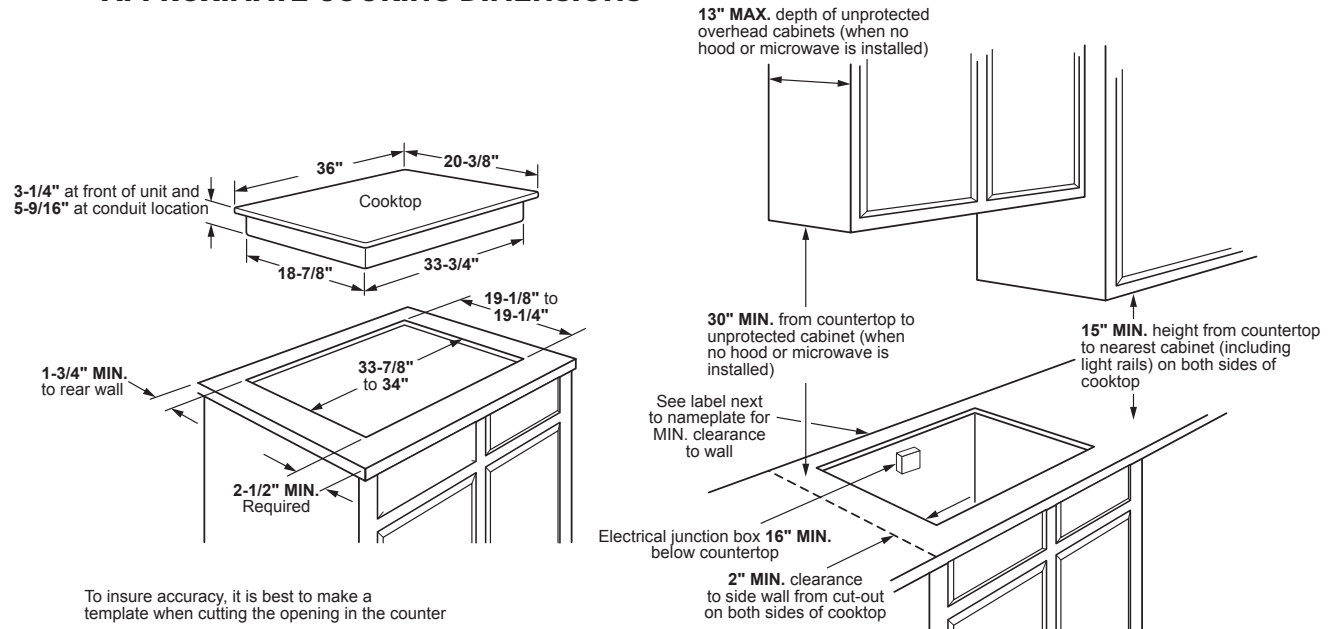

PP7036DJ

GE Profile™ Series 36" Built-In Knob Control Cooktop

DIMENSIONS AND INSTALLATION INFORMATION (IN INCHES)

IMPORTANT: Requires a 5" free area between the bottom of the cooktop to any combustible material, i.e., shelving. Free area not required when installing wall oven underneath cooktop. Refer to installation instructions. Requires a 15" minimum from cooktop to adjacent overhead cabinets. Units are furnished with a 48" flexible armored cable.

NOTE: 36" Ribbon cooktops are approved for use over select GE 30" Single Wall Ovens and Warming Drawers. Refer to cooktop and wall oven/warming drawer installation instructions packed with product for current dimensional data. If installed with a GE Telescopic Downdraft System, consult both the cooktop and downdraft installation instructions packed with product before installing. Cooktop gas/electric supply may need to be re-routed to install downdraft. The countertop cutout requires 23-1/2" minimum flat countertop surface and 25" minimum total countertop depth. In addition, other clearances to front edge of the countertop must be considered. **Before installing, consult installation instructions packed with product for current dimensional data.**

APPROXIMATE COOKING DIMENSIONS

VOLTAGE (60HZ AC)	240V	208V
CONNECTED LOAD (MAX.)	9.6kW	7.2kW
CURRENT DRAW (MAX.)	40.0 Amps	34.7 Amps
RECOMMENDED CIRCUIT BREAKER†	40 Amps	40 Amps

†NOTE: Check local codes for required breaker size.

For answers to your Monogram, GE Café™ Series, GE Profile™ Series or GE Appliances product questions, visit our website at geappliances.com or call GE Answer Center® Service, 800.626.2000.