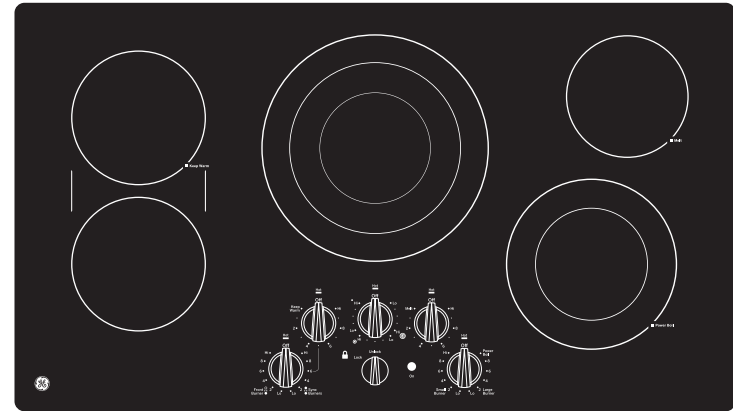

PP7036DJ

GE Profile™ Series 36" Built-In Knob Control Cooktop

FEATURES AND BENEFITS

Five radiant cooking elements - Cook foods quickly and evenly on this sleek, glass surface

6"/9"/12" tri-ring element - Use different pan sizes on this single, 3,000-watt flexible element

5"/8" Power Boil element - Use different pan sizes on this single, 2,400-watt flexible element that produces rapid powerful heat

SyncBurners - Control two 7" elements simultaneously to evenly heat large cookware or griddles*

Keep Warm setting - Keep food warm with GE's lowest heat setting or boil water in minutes with this fully functional 6" element

Melt setting - Gently melt delicate foods without burning or scorching

Control lock capability - Protects against unintended activation

Red LED backlit knobs with black glass surface - Achieve a modern look with the convenience of knob controls

Hot surface indicator lights - Know when elements are too hot to touch with a quick glance

Cooktop "On" indicator light - A light lets you know when an element is active

Model PP7036DJBB - Black on black

*OPTIONAL STAINLESS STEEL CLAD ALUMINUM GRIDDLE

Achieve even results with this lightweight griddle, tailored to fit GE SyncBurners. Order part number JXGRIDL1 from your GE Dealer.

GUARANTEED FIT

Replacing a similar cooktop from GE or another brand? GE cooktops are guaranteed for an exact fit to make replacement easy

Visit geappliances.com for more info