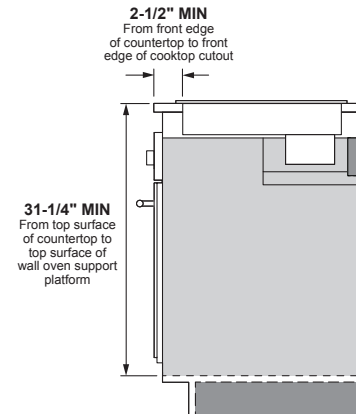

For answers to your Monogram, GE Café™ Series, GE Profile™ Series or GE Appliances product questions, visit our website at geappliances.com or call GE Answer Center® Service, 800.626.2000.