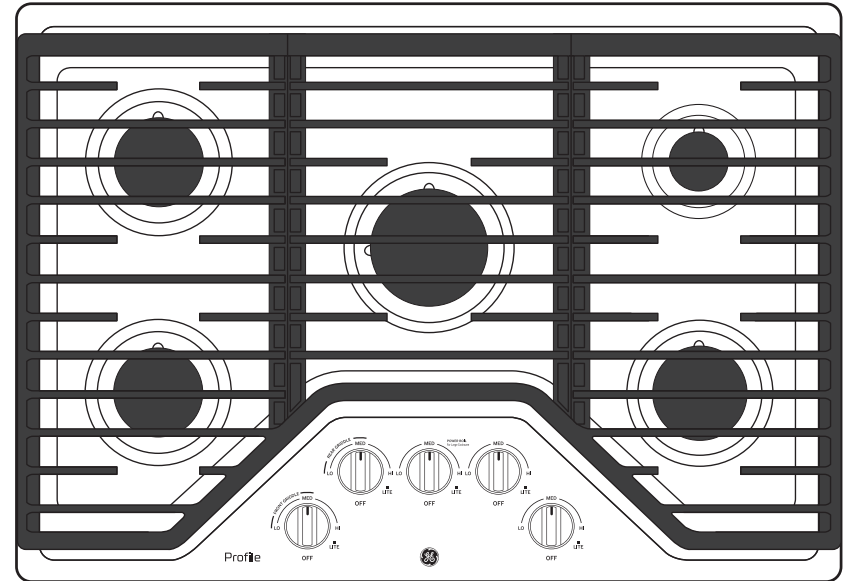

## *GE Profile™ 30" Built-In Gas Cooktop with 5 Burners and Optional Extra-Large Cast Iron Griddle*

MAX burner system

Fit Guarantee

Model PGP7030DLBB – Black

Model PGP7030DLWW – White

Model PGP7030SLSS – Stainless steel

Model PGP7030BMTS – Black stainless