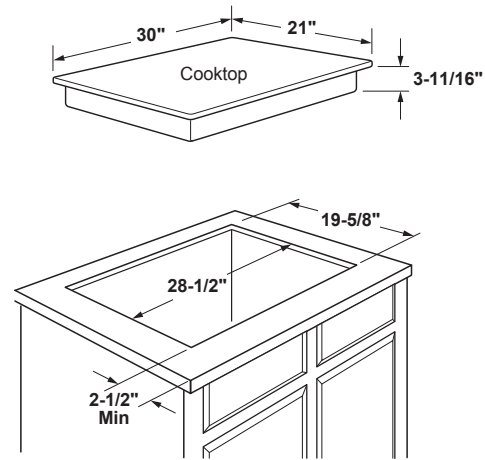

PGP7030DL/SL/BM

GE Profile™ 30" Built-In Gas Cooktop with 5 Burners and Optional Extra-Large Cast Iron Griddle

DIMENSIONS AND INSTALLATION INFORMATION

AGA REQUIREMENT: All gas cooktop models require 7/16" free area below cooktop height to combustible material. Requires 18" minimum from countertop to adjacent overhead cabinets.

NOTE: If installing with a GE Profile™ Telescopic Downdraft System, consult both cooktop and downdraft installation instructions packed with product before installing. Cooktop gas/electric supply may need to be re-routed to install downdraft.

ELECTRICAL RATING: 120V, 60Hz, 5A

INSTALLATION WITH SINGLE WALL OVEN INFORMATION:

30" Gas Cooktops are approved for use over select GE 27" and 30" Wall Ovens and Warming Drawers. 30" and 36" Gas cooktops are approved for use over select 30" Wall Ovens and Warming Drawers. Refer to cooktop and wall oven/warming drawer installation instructions packed with product for current dimensional data.

INSTALLATION INFORMATION: Before installing, consult installation instructions, packed with product, for current dimensional data.

Dimension and installation information are shown in inches.
*Allow 5-3/4" depth at rear for electrical and gas connections