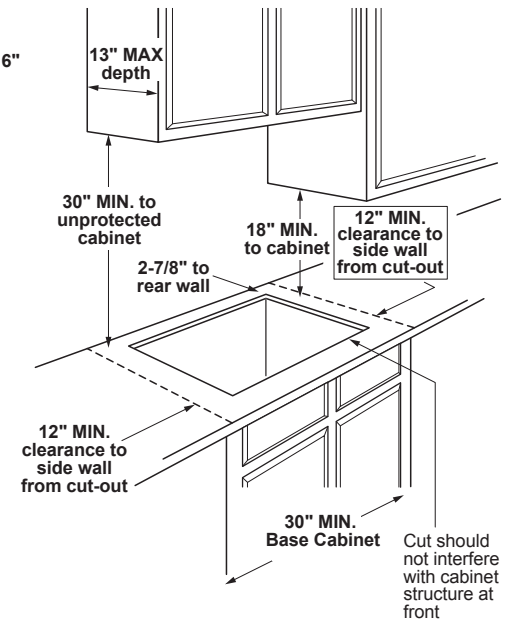

#### INSTALLATION WITH SINGLE WALL OVEN INFORMATION:

30" Gas Cooktops are approved for use over select GE 27" and 30" Wall Ovens and Warming Drawers. 30" and 36" Gas cooktops are approved for use over select 30" Wall Ovens and Warming Drawers. Refer to cooktop and wall oven/warming drawer installation instructions packed with product for current dimensional data.

**INSTALLATION INFORMATION:** Before installing, consult installation instructions, packed with product, for current dimensional data.

Dimension and installation information are shown in inches.  
\*Allow 5-3/4" depth at rear for electrical and gas connections