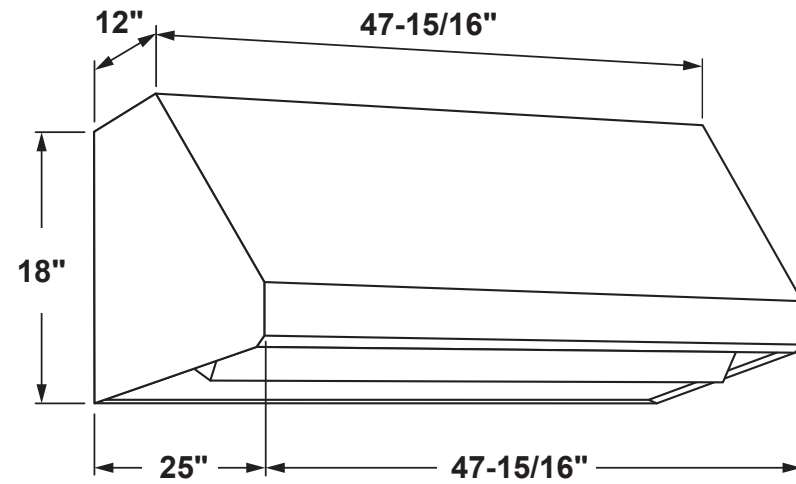

UVW9484SP

48" Designer Wall Mount Hood w/Dimmable LED Lighting

DIMENSIONS AND INSTALLATION INFORMATION (IN INCHES)

INSTALLATION INFORMATION:

Before installing, consult Use & Care/installation instructions packed with product for current dimensional data.

OPTIONAL ACCESSORIES

CX8DC9SPSS - 8 (ft.) High Ceiling Duct Cover Kit

CX10DC9SPSS - 10 (ft.) High Ceiling Duct Cover Kit

CX12DC9SPSS - 12 (ft.) High Ceiling Duct Cover Kit

AMP RATING	
120V	TBD

For answers to your Monogram, GE Café™, GE Profile™ or GE Appliances product questions, visit our website at geappliances.com or call GE Answer Center® Service, 800.626.2000.

Specification Revised 6/21