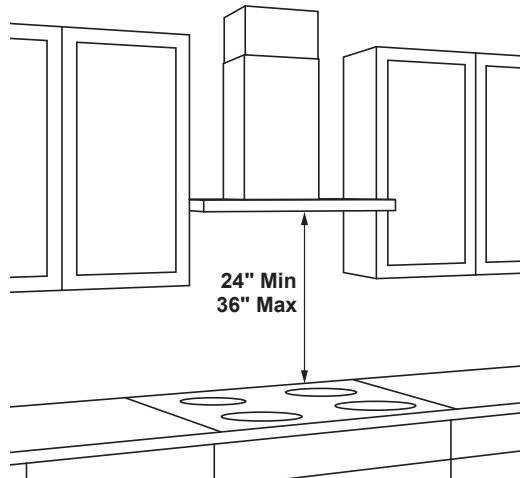

UVW9484SP

48" Designer Wall Mount Hood w/Dimmable LED Lighting

DIMENSIONS AND INSTALLATION INFORMATION (IN INCHES)

INSTALLATION INFORMATION:

Before installing, consult Use & Care/installation instructions packed with product for current dimensional data.

OPTIONAL ACCESSORIES

CX8DC9SPSS - 8 (ft.) High Ceiling Duct Cover Kit

CX10DC9SPSS - 10 (ft.) High Ceiling Duct Cover Kit

CX12DC9SPSS - 12 (ft.) High Ceiling Duct Cover Kit

AMP RATING	
120V	TBD

For answers to your Monogram, GE Café™, GE Profile™ or GE Appliances product questions, visit our website at geappliances.com or call GE Answer Center® Service, 800.626.2000.