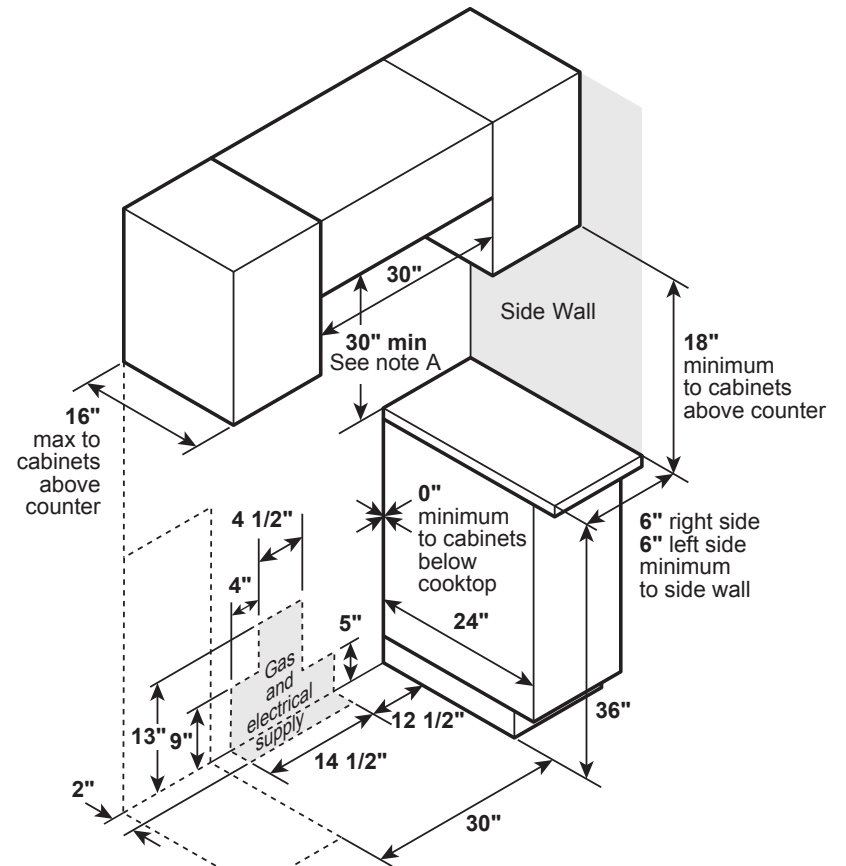

GAS PIPE AND ELECTRICAL OUTLET LOCATIONS

Note A: 30" Minimum to bare cabinet, see installation instructions heights less than 30"

For answers to your Monogram, GE Café™, GE Profile™ or GE Appliances product questions, visit our website at geappliances.com or call GE Answer Center® Service, 800.626.2000.