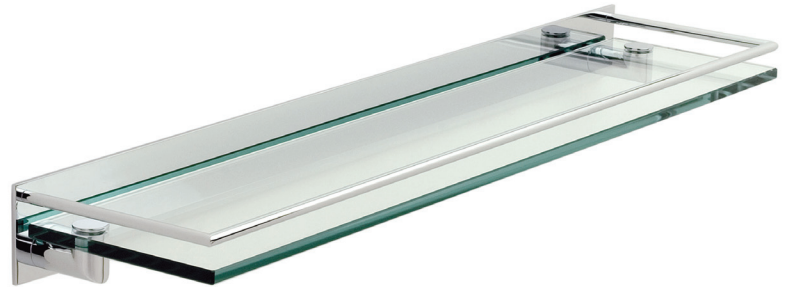

Toiletry Shelf 2835T-24

Features

- Solid brass construction
- Tempered glass with polished edges
- Complements Surface product series
- Supports 5 lbs. (2.26 kg.)

Codes / Standards Compliance

Meets or exceeds the following at date of manufacture:

- All applicable US Federal and State material regulations

Colors / Finishes

- PC: Polished Chrome
- SN: Satin Nickel

Specified Model

Model	Description	Colors / Finishes
2835T-24	24" Shelf	<input type="checkbox"/> PC <input type="checkbox"/> SN

Replacement Parts

Model	Description	Colors / Finishes
2834-24TSCL	24" Replacement Glass Shelf	<input type="checkbox"/> NA

Product Specification: Add "Color / Finish" Suffix to Model Number Below

Toiletry Shelf shall be made of solid brass and tempered glass construction. Glass Shelf shall complement Ginger Surface product series. Glass Shelf shall be Ginger Model 2835T-24/____ .