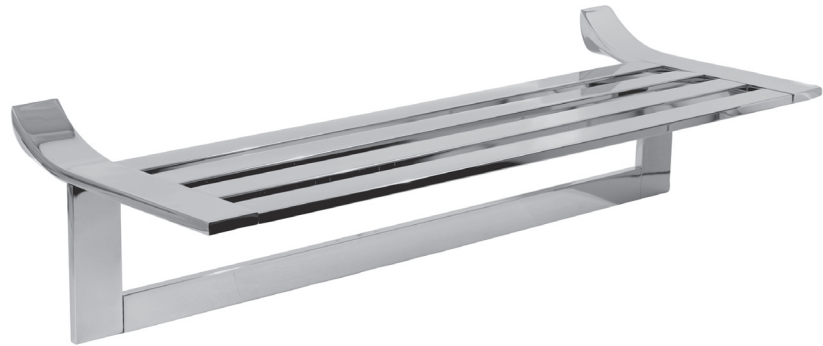

Features

- Solid brass frame
- Shelf extends 10" from the wall
- Integral towel bar
- Complements Cinu product series

Hotel Shelf 4743-24

Codes / Standards Compliance

Meets or exceeds the following at date of manufacture:

- All applicable US Federal and State material regulations

Colors / Finishes

- PC: Polished Chrome
- PN: Polished Nickel
- SN: Satin Nickel

Specified Model

Model	Description	Colors / Finishes
4743-24	24" Hotel Shelf with Towel Bar	<input type="checkbox"/> PC <input type="checkbox"/> PN <input type="checkbox"/> SN

Product Specification: Add "Color / Finish" Suffix to Model Number Below

The Hotel Shelf shall be of solid brass construction and have a design incorporating a towel bar. Hotel Shelf shall incorporate a projected depth of approximately 10". Hotel Shelf shall complement Ginger Cinu product series. Hotel Shelf shall be Ginger Model 4743-24/_____.