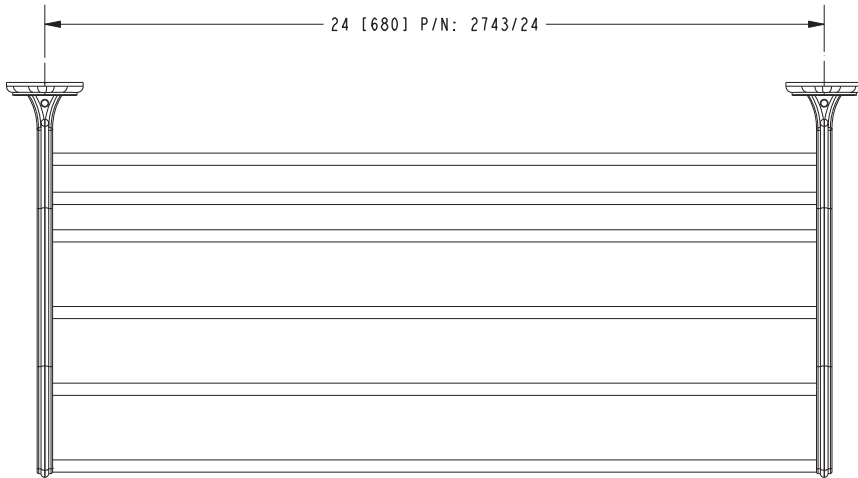

2743-24

Circe Hotel Shelf 2743-24

GINGER