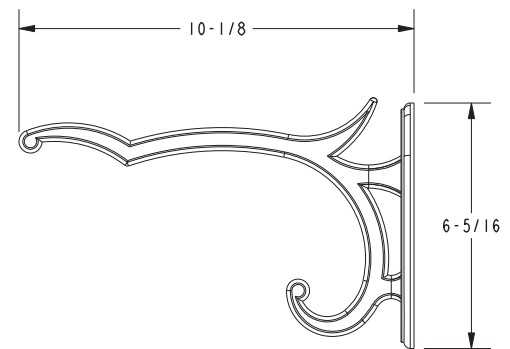

2743-24

Circe Hotel Shelf 2743-24

GINGER