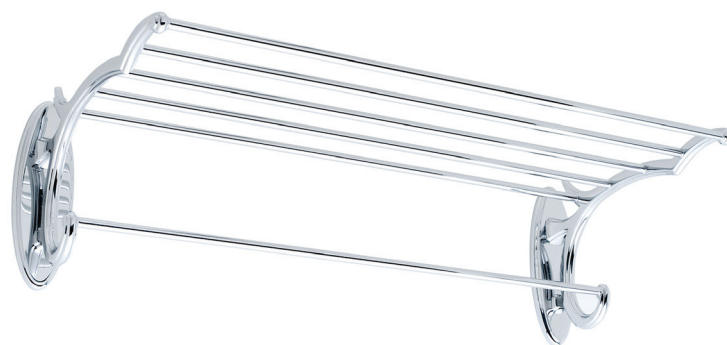

## Hotel Shelf 2743-24

### Features

- Solid brass frame
- Shelf extends 10-1/8" from the wall
- Integral towel bar
- Complements Circe product series

### Colors / Finishes

- PC: Polished Chrome
- PN: Polished Nickel
- SN: Satin Nickel

### Product Specification: Add "Color / Finish" Suffix to Model Number Below

The Hotel Shelf shall be of solid brass construction and have a design incorporating a towel bar. Hotel Shelf shall incorporate a projected depth of approximately 10-1/8". Hotel Shelf shall complement Ginger Circe product series. Hotel Shelf shall be Ginger Model 2743-24/\_\_\_\_\_ .