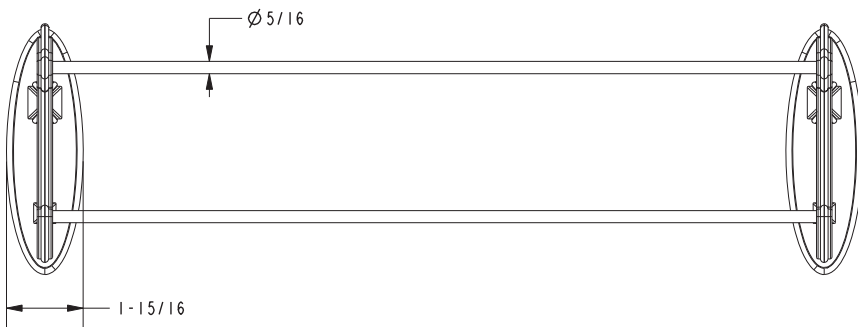

2743-24

Circe Hotel Shelf 2743-24

GINGER