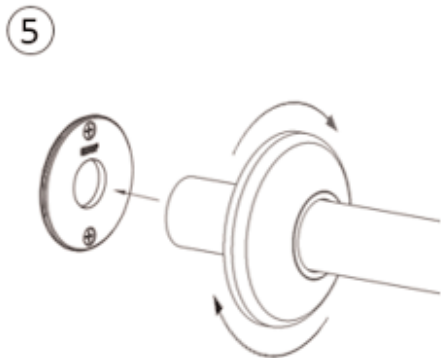

5639B SHOWER ROD INSTALLATION INSTRUCTIONS

CARE OF FINE BRASS

To clean, use warm water only.
NEVER use abrasives or detergents.

GINGER

Luxury For Your Lifestyle™

2001 CARNEGIE AVE, SANTA ANA CA 92705

(949) 417-5207