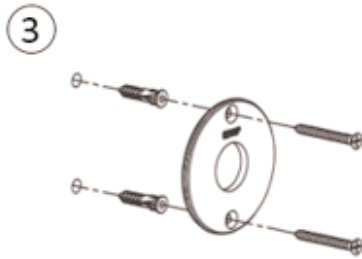

5639B SHOWER ROD INSTALLATION INSTRUCTIONS

CARE OF FINE BRASS

To clean, use warm water only.
NEVER use abrasives or detergents.

GINGER

Luxury For Your Lifestyle™

2001 CARNEGIE AVE, SANTA ANA CA 92705

(949) 417-5207