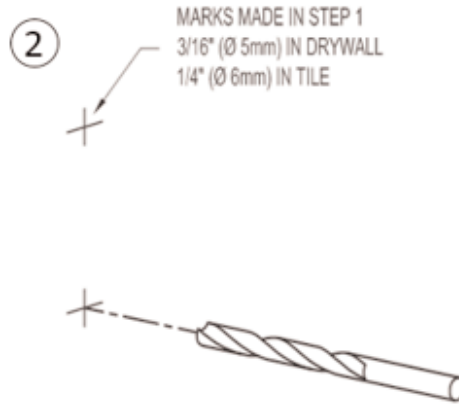

5639B SHOWER ROD INSTALLATION INSTRUCTIONS

CARE OF FINE BRASS

To clean, use warm water only.
NEVER use abrasives or detergents.

GINGER

Luxury For Your Lifestyle™

2001 CARNEGIE AVE, SANTA ANA CA 92705

(949) 417-5207