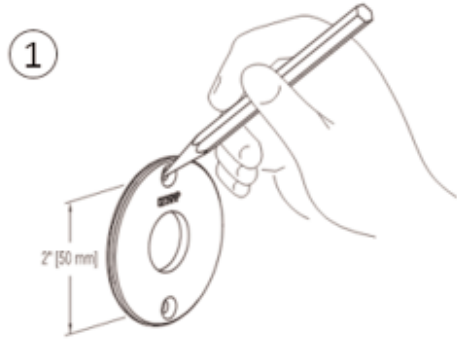

5639B SHOWER ROD INSTALLATION INSTRUCTIONS

CARE OF FINE BRASS

To clean, use warm water only.
NEVER use abrasives or detergents.

GINGER

Luxury For Your Lifestyle™

2001 CARNEGIE AVE, SANTA ANA CA 92705

(949) 417-5207