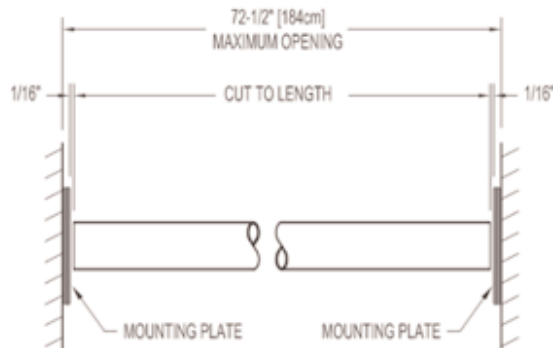

5639B SHOWER ROD INSTALLATION INSTRUCTIONS

CARE OF FINE BRASS

To clean, use warm water only.
NEVER use abrasives or detergents.

GINGER

Luxury For Your Lifestyle™

2001 CARNEGIE AVE, SANTA ANA CA 92705

(949) 417-5207