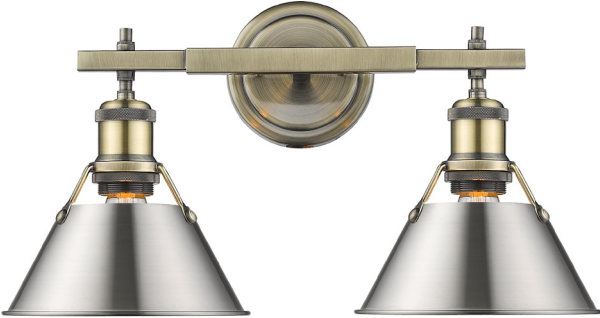

## ORWELL

### 3306-BA2 AB-PW

UPC: 844375080201

2 Light Bath Vanity

Orwell is an extensive assortment of industrial style fixtures. The beauty and character of the collection are in the refined details. This transitional series works well in a variety of settings. Partial shades shield the eyes from possible hot spots, while the open tops tease onlookers with a view of the sockets and bulbs. The design allows light and heat to escape from above and below the metal shades, providing both task and ambient lighting. Edison bulbs are recommended to compete the vintage, industrial look of the fixtures. A choice-selection of finish and shade color combinations heighten the appeal of the series. Opal glass shades are available for bath fixtures. Single pendants are suspended from woven fabric cords while multi-light fixtures are rod-hung.

Fixture Finish:	Aged Brass	
Glass/Shade Finish:	Pewter	
Materials:	Steel	Steel
Fixture Width:	18.25"	46.355cm
Fixture Height:	10"	25.4cm
Min - Max Height:	8.5"	21.59cm
Glass Diameter:	7.5"	19.05cm
Glass Height:	4.65"	11.811cm
Canopy/Backplate:	4.875"Dia x 0.75"E	4.875"Dia x 0.75"E
Chain:	NA	NA
Rod:	NA	NA
Wire:	8"	20.32cm
Bulb Type:	Incandescent, Type A	
Wattage:	2 x 100W(M)	
Voltage:	120	
Install Position:	Not Reversible - Down Only	
Approved Location:	Damp Location	

Sloped Ceiling:	No
ADA:	No
Close-to-ceiling:	No
Bulbs Included:	No
Dimmable:	Yes

- Fixture body available in Aged Brass, Matte Black, Rubbed Bronze, Chrome and Pewter
- Approved for use in damp locations
- Bath offered with opal glass shades