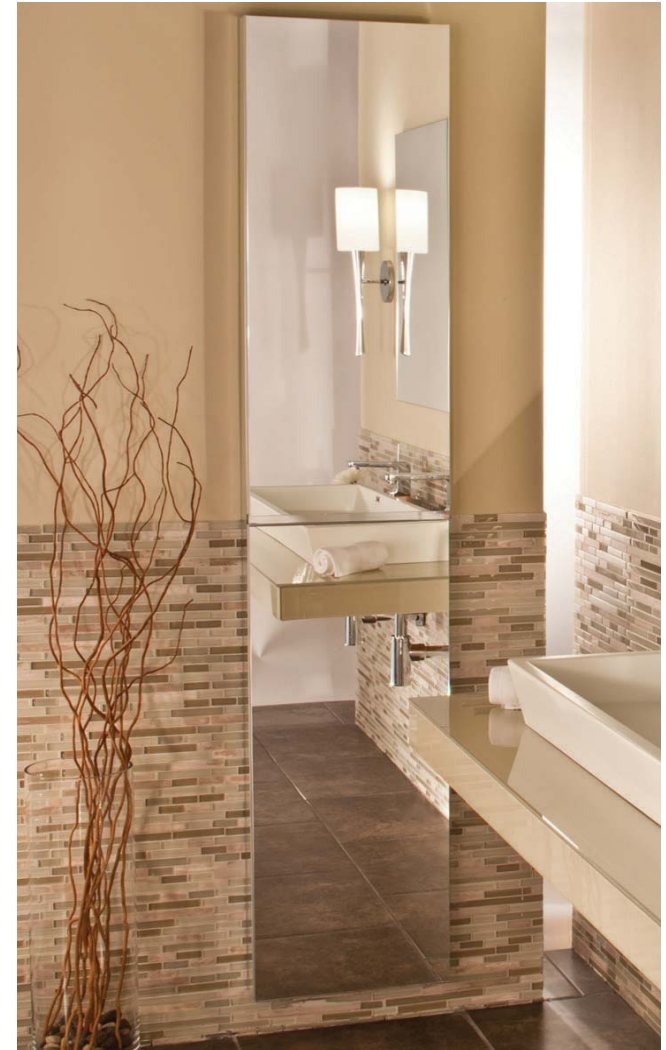

# VERTICAL TIER FRAMELESS MIRROR CABINET

## VTS-2466-6-SC-FM

Side Mirror Kit - Order for Surface Mount, #SMK6-66; or Semi Recessed #SRMK2-66  
 Beveled Mirror also available (add "BM" to model code)

### SPECIFICATIONS

Roughing-in Opening	22 3/8" x 66 3/8"
Overall Dimensions	23" x 66 3/4"

GLASSCRAFTERS INC.

Side Mirror Kit  
 SMK6-66  
 Order for  
 Surface  
 Mount

Side Mirror Kit  
 SRMK2-66  
 Order for  
 Semi-Recessed  
 Mount