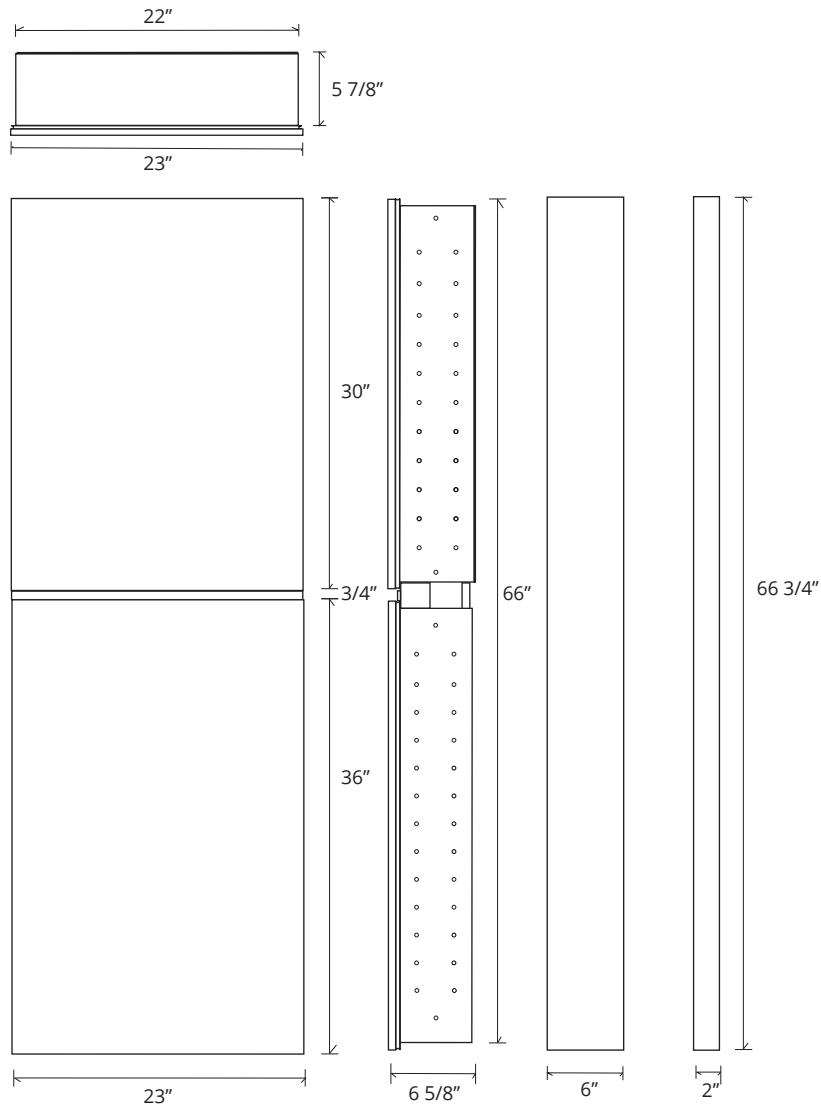

# VERTICAL TIER FRAMELESS MIRROR CABINET

## VTS-2466-6-SC-FM

Side Mirror Kit - Order for Surface Mount, #SMK6-66; or Semi Recessed #SRMK2-66  
 Beveled Mirror also available (add "BM" to model code)

### SPECIFICATIONS

Roughing-in Opening	22 3/8" x 66 3/8"
Overall Dimensions	23" x 66 3/4"

GLASSCRAFTERS INC.

Side Mirror Kit  
 SMK6-66  
 Order for  
 Surface  
 Mount

Side Mirror Kit  
 SRMK2-66  
 Order for  
 Semi-Recessed  
 Mount