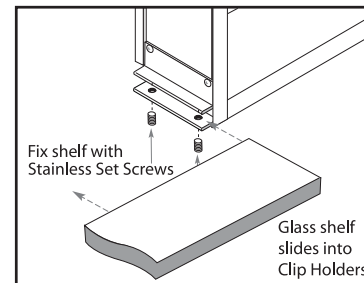

CENTER MIRROR GLASS SHELF

GS-16-6, GS-20-6, GS-24-6, GS-26-6, GS-30-6, GS-36-6

GLASSCRAFTERS INC.

GS-16-6
15" x 5 3/4"

GS-20-6
20" x 5 3/4"

GS-24-6
24" x 5 3/4"

GS-26-6
26" x 5 3/4"

GS-30-6
30" x 5 3/4"

GS-36-6
36" x 5 3/4"

Finished Width is always
the width of the Shelf.

For matching size center mirrors
in a variety of styles
see the Decorative Mirror pages.

Fix shelf with
Stainless Set Screws

Glass shelf
slides into
Clip Holders.