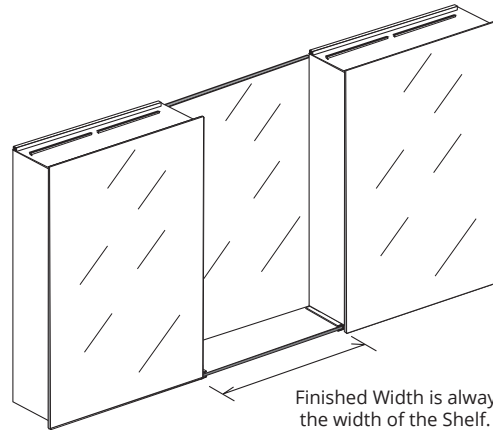

CENTER MIRROR GLASS SHELF

GS-16-6, GS-20-6, GS-24-6, GS-26-6, GS-30-6, GS-36-6

GLASSCRAFTERS INC.

GS-16-6
15" x 5 3/4"

GS-20-6
20" x 5 3/4"

GS-24-6
24" x 5 3/4"

GS-26-6
26" x 5 3/4"

GS-30-6
30" x 5 3/4"

GS-36-6
36" x 5 3/4"

Finished Width is always
the width of the Shelf.

For matching size center mirrors
in a variety of styles
see the Decorative Mirror pages.

Fix shelf with
Stainless Set Screws

Glass shelf
slides into
Clip Holders.