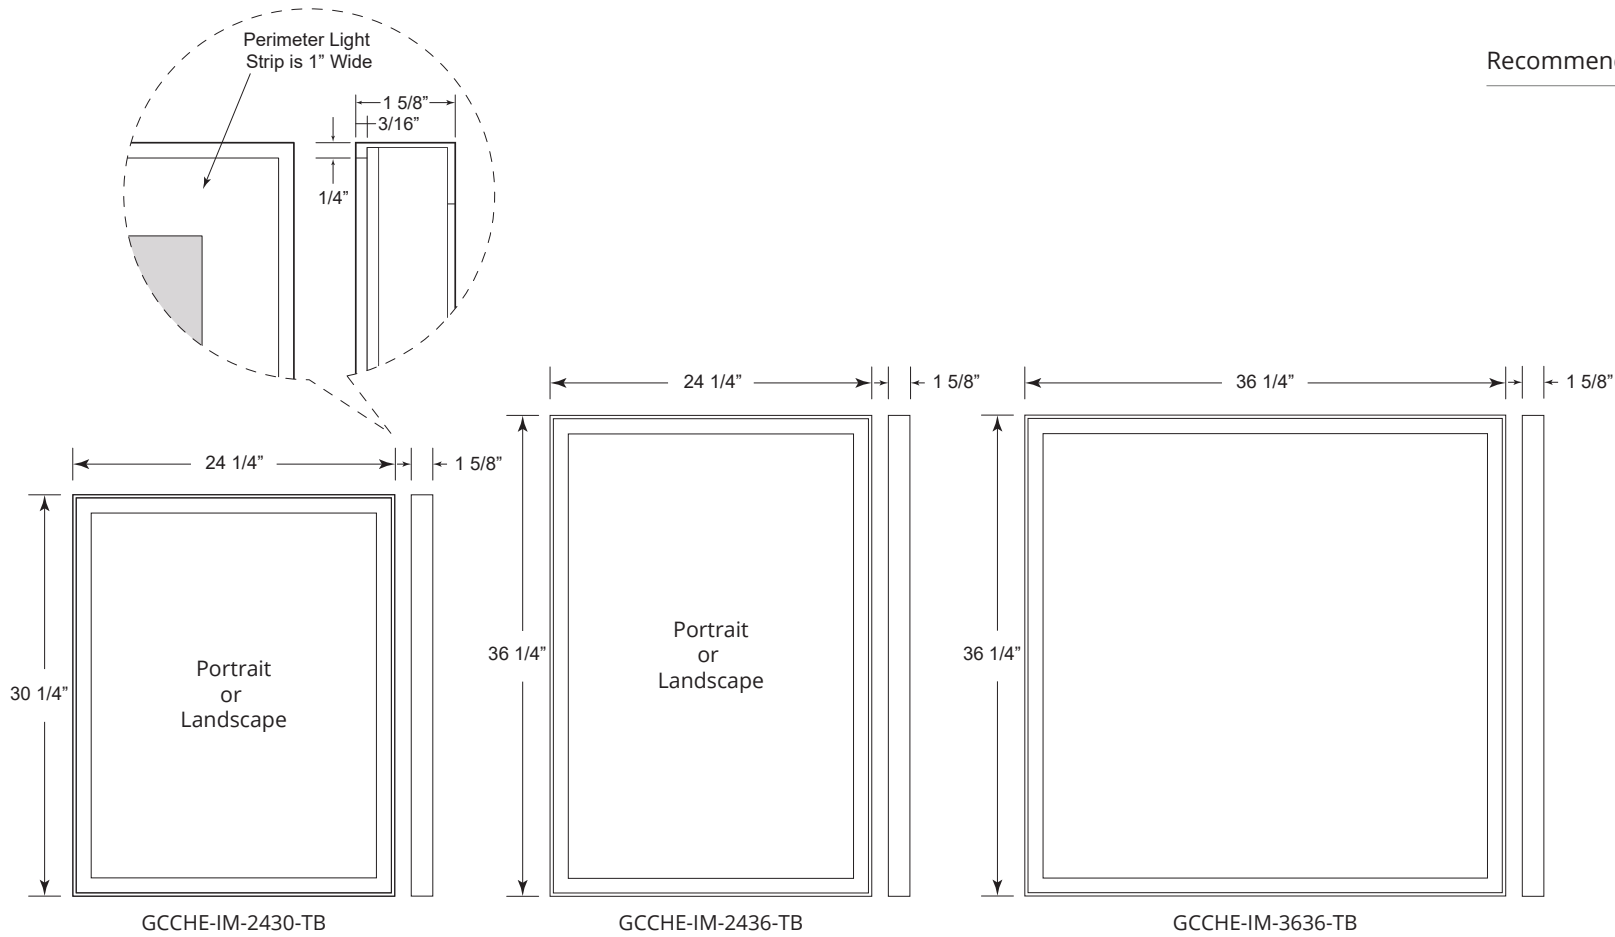

TRIBECA FRAMED ILLUMINATED MIRRORS

GCCHE-IM-3636-TB, 2436-TB, 2430-TB

Finishes: Polished Chrome Plated, Polished Nickel Plated, Polished Chrome Anodized, Polished Nickel Anodized, Brushed Nickel, Satin Brass, Iron-Black

GLASSCRAFTERS INC.

Recommended Lutron C•L dimmer controls

GLASSCRAFTERS, INC.
11 York Avenue, West Caldwell, NJ 07006
1+ (800) 233-7362 (F) 1+ (888) 233-7362
info@glasscraftersinc.com

Products That Reflect Your Style