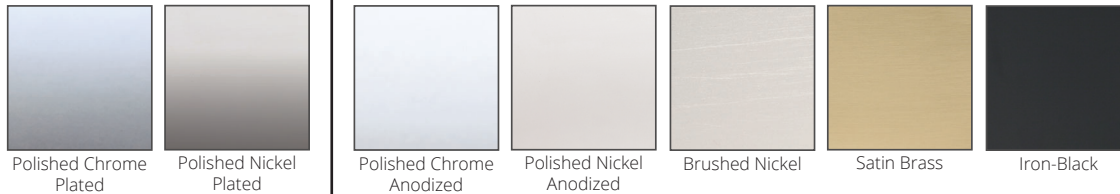

Decorative frame finishes

GLASSCRAFTERS, INC.
11 York Avenue, West Caldwell, NJ 07006
1+ (800) 233-7362 (F) 1+ (888) 233-7362
info@glasscraftersinc.com
Products That Reflect Your Style