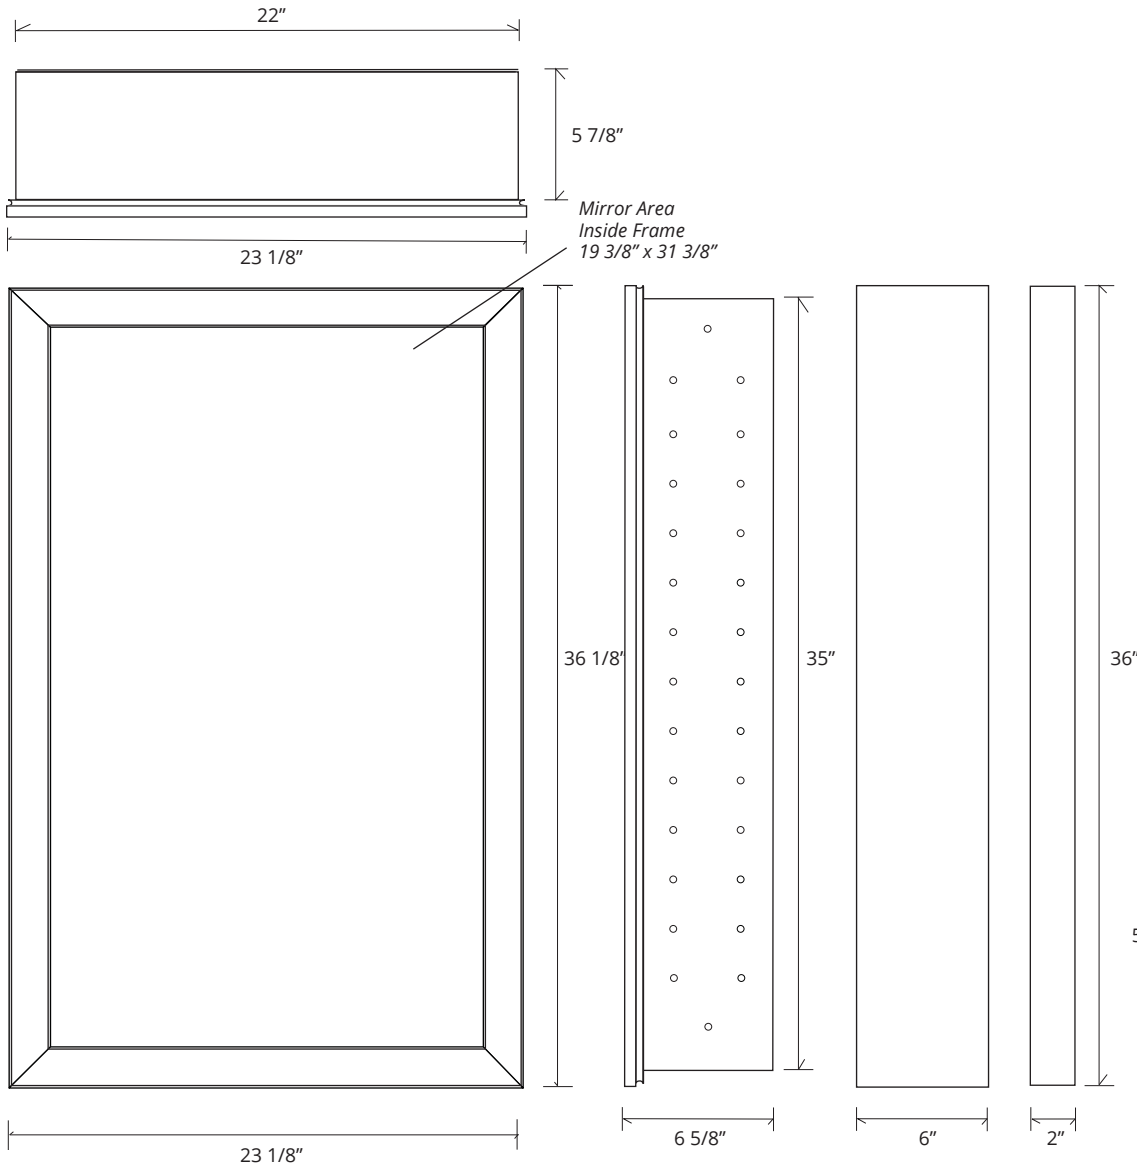

# SOHO FRAMED MIRROR CABINET

## GC2436-6-SC-SO

Side Mirror Kit - Order for Surface Mount, #SMK6-36; or Semi Recessed SRMK2-36  
 Beveled Mirror also available (add "BM" to model code)

### SPECIFICATIONS

Roughing-in Opening	22 3/8" x 35 3/8"
Overall Dimensions	23 1/8" x 36 1/8"

GLASSCRAFTERS INC.

Finishes: Polished Chrome, Polished Nickel, Brushed Nickel, Brushed Bronze, Oil Rubbed Bronze