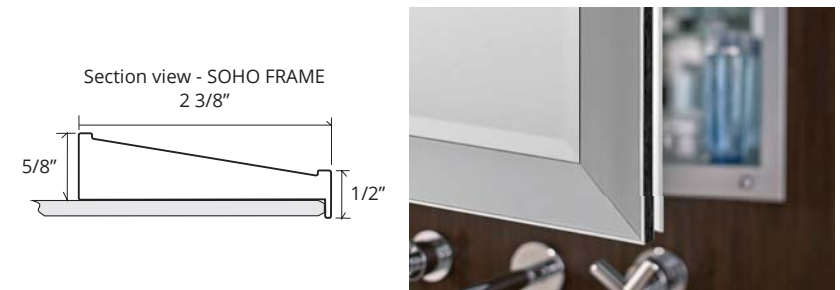

# SOHO FRAMED MIRROR CABINET

## GC2436-6-SC-SO

Side Mirror Kit - Order for Surface Mount, #SMK6-36; or Semi Recessed SRMK2-36  
 Beveled Mirror also available (add "BM" to model code)

### SPECIFICATIONS

Roughing-in Opening	22 3/8" x 35 3/8"
Overall Dimensions	23 1/8" x 36 1/8"

GLASSCRAFTERS INC.

Finishes: Polished Chrome, Polished Nickel, Brushed Nickel, Brushed Bronze, Oil Rubbed Bronze