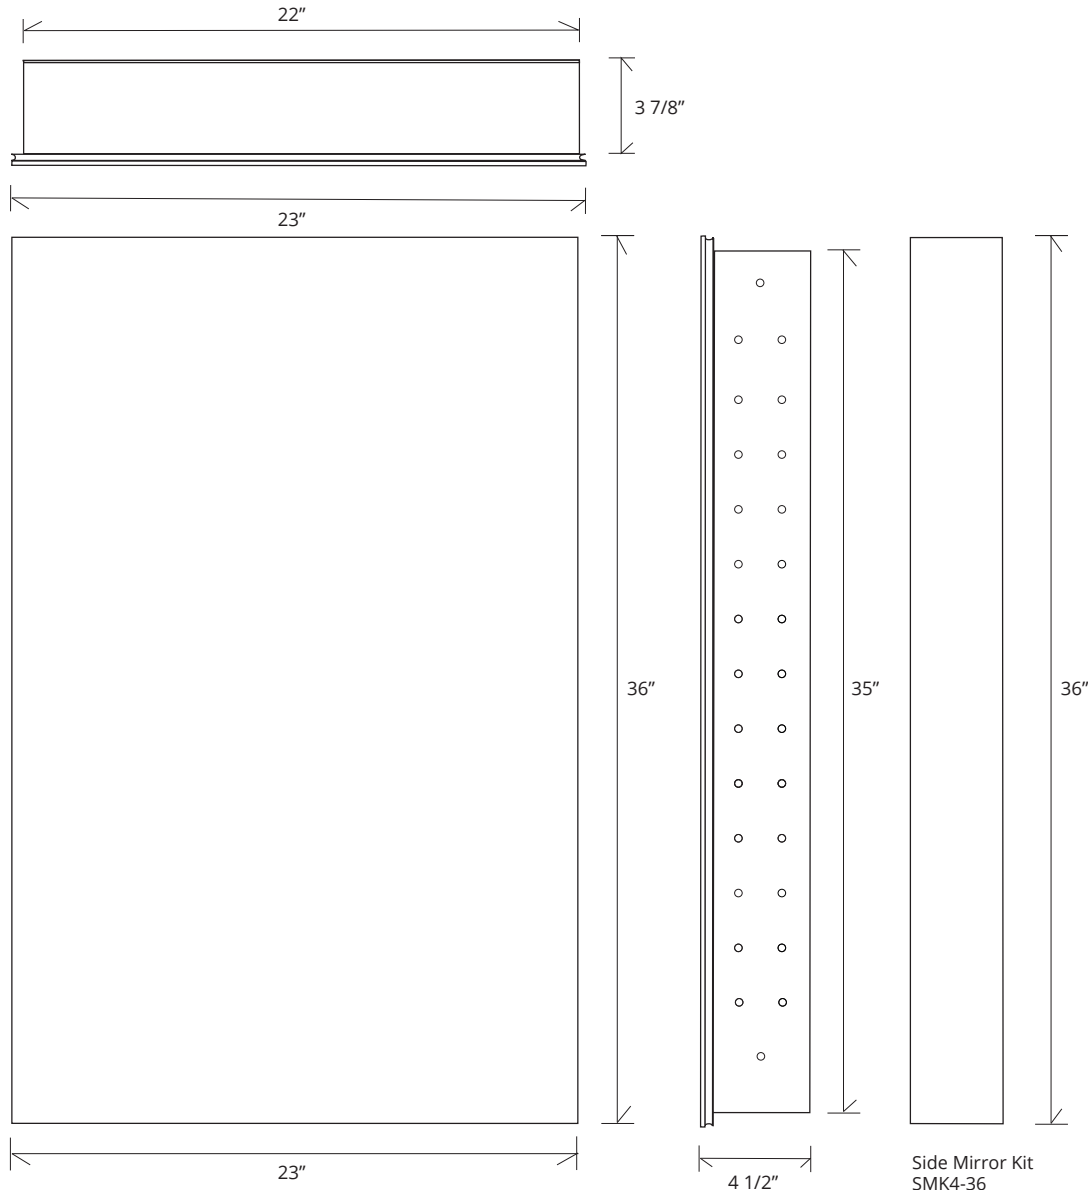

FRAMELESS MIRROR CABINET

GC2436-4-SC-FM

Side Mirror Kit - Order for Surface Mount, #SMK4-36
Beveled Mirror also available (add "BM" to model code)

SPECIFICATIONS

Roughing-in Opening	22 3/8" x 35 3/8"
Overall Dimensions	23" x 36"

GLASSCRAFTERS INC.

Side Mirror Kit
SMK4-36
Order for Surface Mount