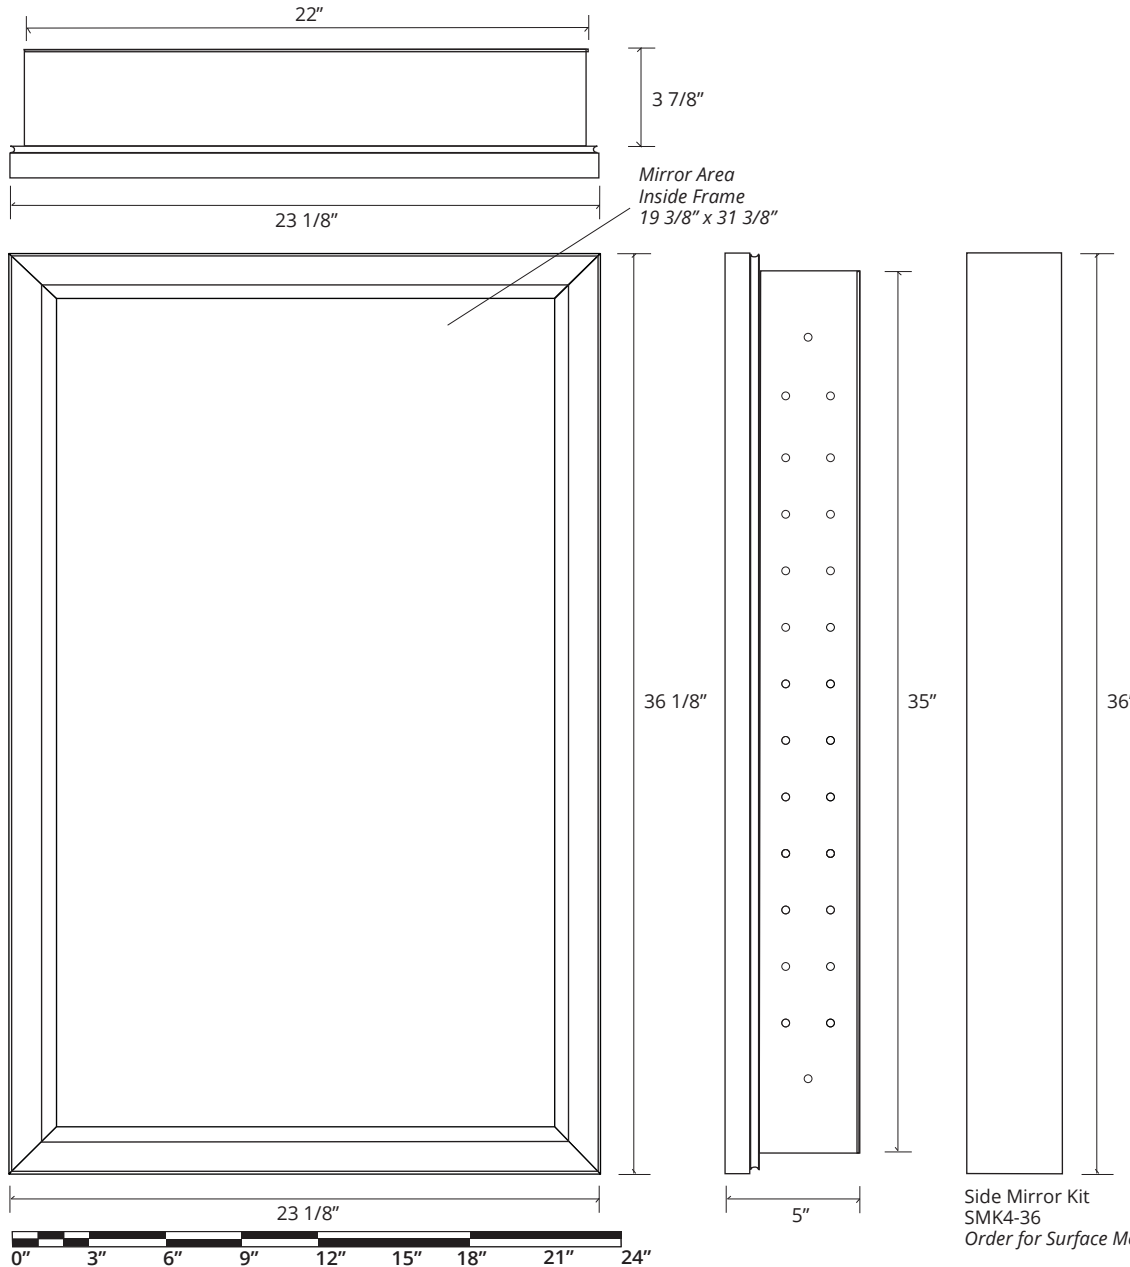

# DECO FRAMED MIRROR CABINET

## GC2436-4-SC-DE

Side Mirror Kit - Order for Surface Mount, #SMK4-36  
 Beveled Mirror also available (add "BM" to model code)

Finishes: Polished Chrome, Polished Nickel, Brushed Nickel, Brushed Bronze, Oil Rubbed Bronze

### SPECIFICATIONS

Roughing-in Opening	22 3/8" x 35 3/8"
Overall Dimensions	23 1/8" x 36 1/8"

GLASSCRAFTERS INC.

Side Mirror Kit  
 SMK4-36  
 Order for Surface Mount

GLASSCRAFTERS, INC.  
 193 Veterans Blvd. Carlstadt, NJ 07072  
 1+ (800) 233-7362 (F) 1+ (888) 233-7362  
 sales@glasscraftersinc.com  
**Products That Reflect Your Style**