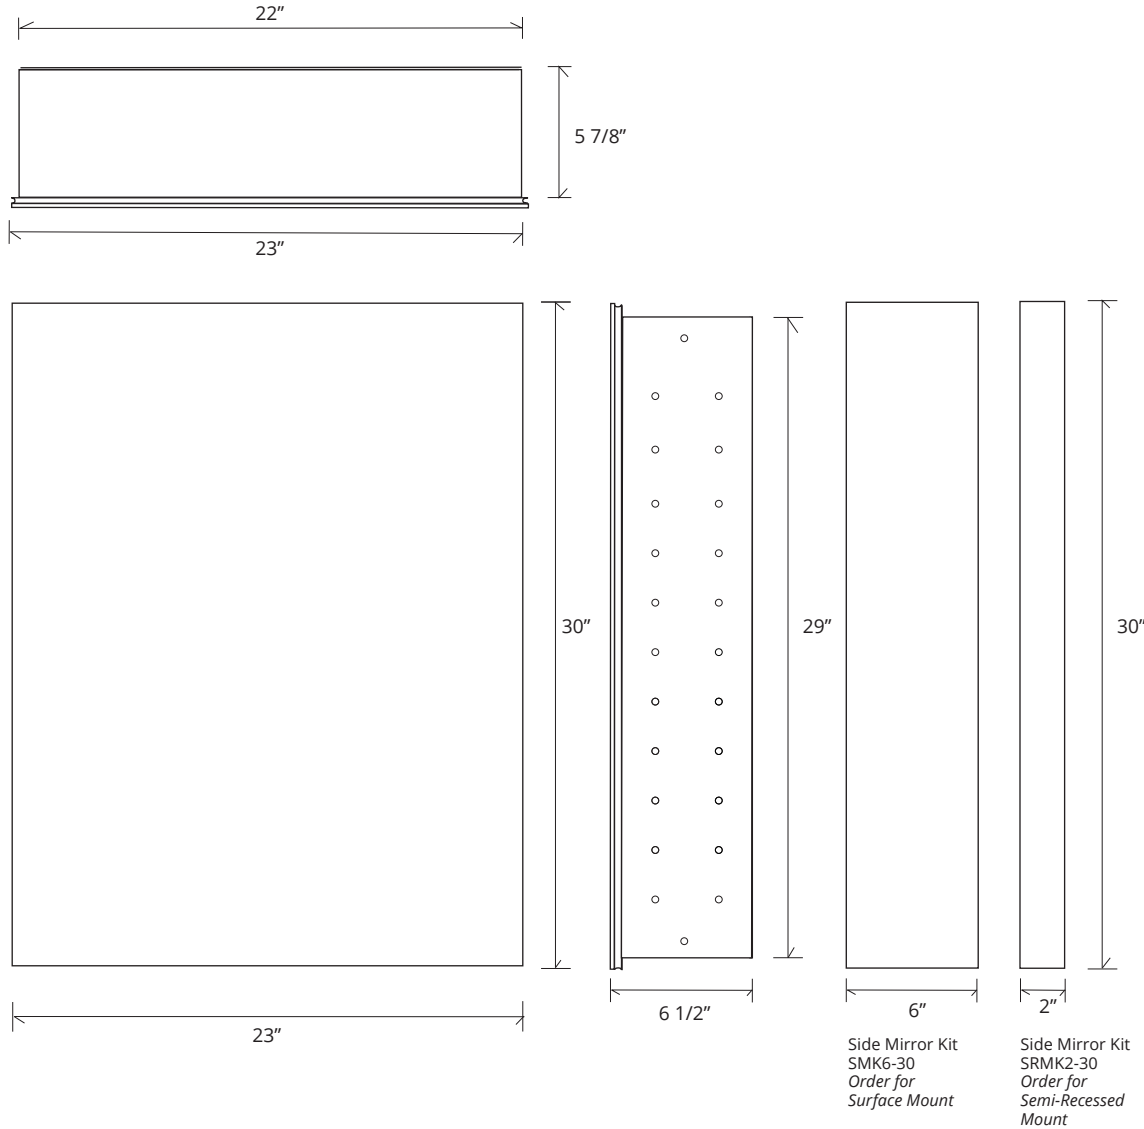

FRAMELESS MIRROR CABINET

GC2430-6-SC-FM

Side Mirror Kit - Order for Surface Mount, #SMK6-30; or Semi Recessed #SRMK2-30
Beveled Mirror also available (add "BM" to model code)

SPECIFICATIONS

Roughing-in Opening	22 3/8" x 29 3/8"
Overall Dimensions	23" x 30"

GLASSCRAFTERS INC.

GLASSCRAFTERS, INC.
193 Veterans Blvd. Carlstadt, NJ 07072
1+ (800) 233-7362 (F) 1+ (888) 233-7362
sales@glasscraftersinc.com
Products That Reflect Your Style