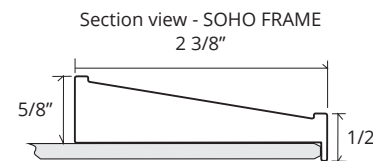

Side Mirror Kit
SMK4-30
Order for Surface Mount

GLASSCRAFTERS, INC.
193 Veterans Blvd. Carlstadt, NJ 07072
1+ (800) 233-7362 (F) 1+ (888) 233-7362
sales@glasscraftersinc.com
Products That Reflect Your Style