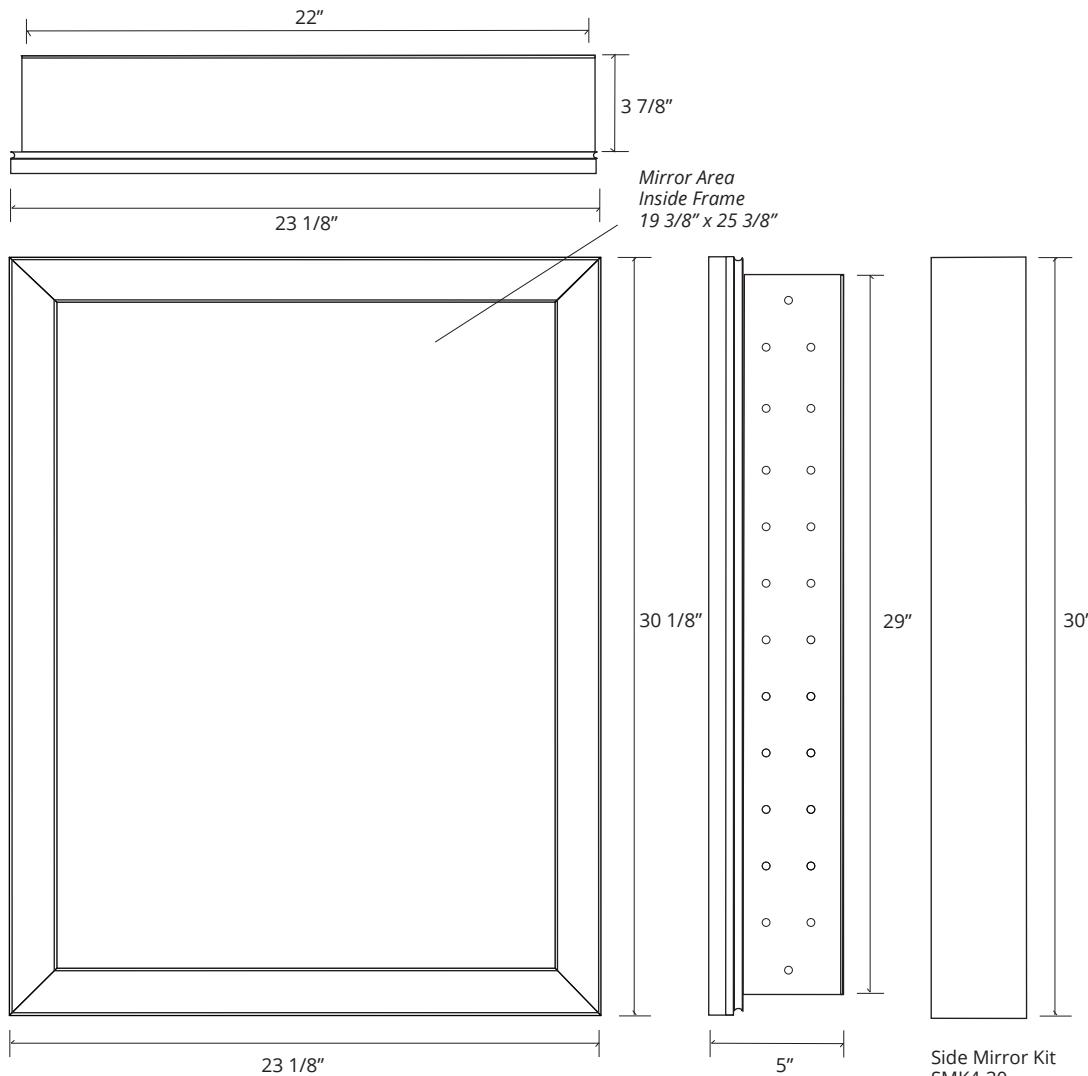

SOHO FRAMED MIRROR CABINET

GC2430-4-SC-SO

Side Mirror Kit - Order for Surface Mount, #SMK4-30
Beveled Mirror also available (add "BM" to model code)

SPECIFICATIONS

Roughing-in Opening	22 3/8" x 29 3/8"
Overall Dimensions	23 1/8" x 30 1/8"

Finishes: Polished Chrome, Polished Nickel, Brushed Nickel, Brushed Bronze, Oil Rubbed Bronze

GLASSCRAFTERS INC.

Side Mirror Kit
SMK4-30
Order for Surface Mount