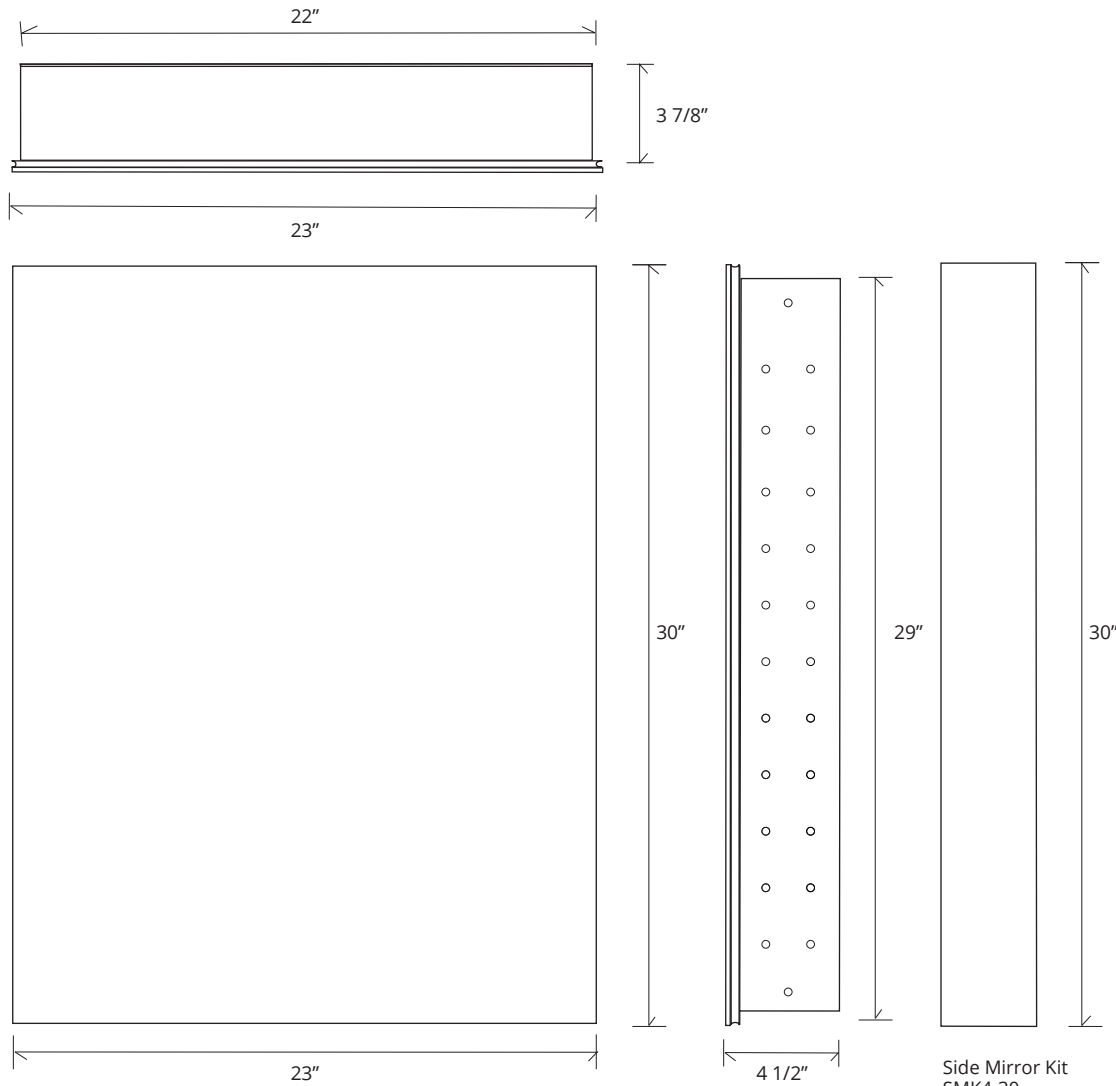

## GC2430-4-SC-FM

Side Mirror Kit - Order for Surface Mount, #SMK4-30  
 Beveled Mirror also available (*add "BM" to model code*)

### SPECIFICATIONS

Roughing-in Opening	22 3/8" x 29 3/8"
Overall Dimensions	23" x 30"

GLASSCRAFTERS INC.

Side Mirror Kit  
 SMK4-30  
 Order for Surface Mount

GLASSCRAFTERS, INC.  
 193 Veterans Blvd. Carlstadt, NJ 07072  
 1+ (800) 233-7362 (F) 1+ (888) 233-7362  
 sales@glasscraftersinc.com  
**Products That Reflect Your Style**