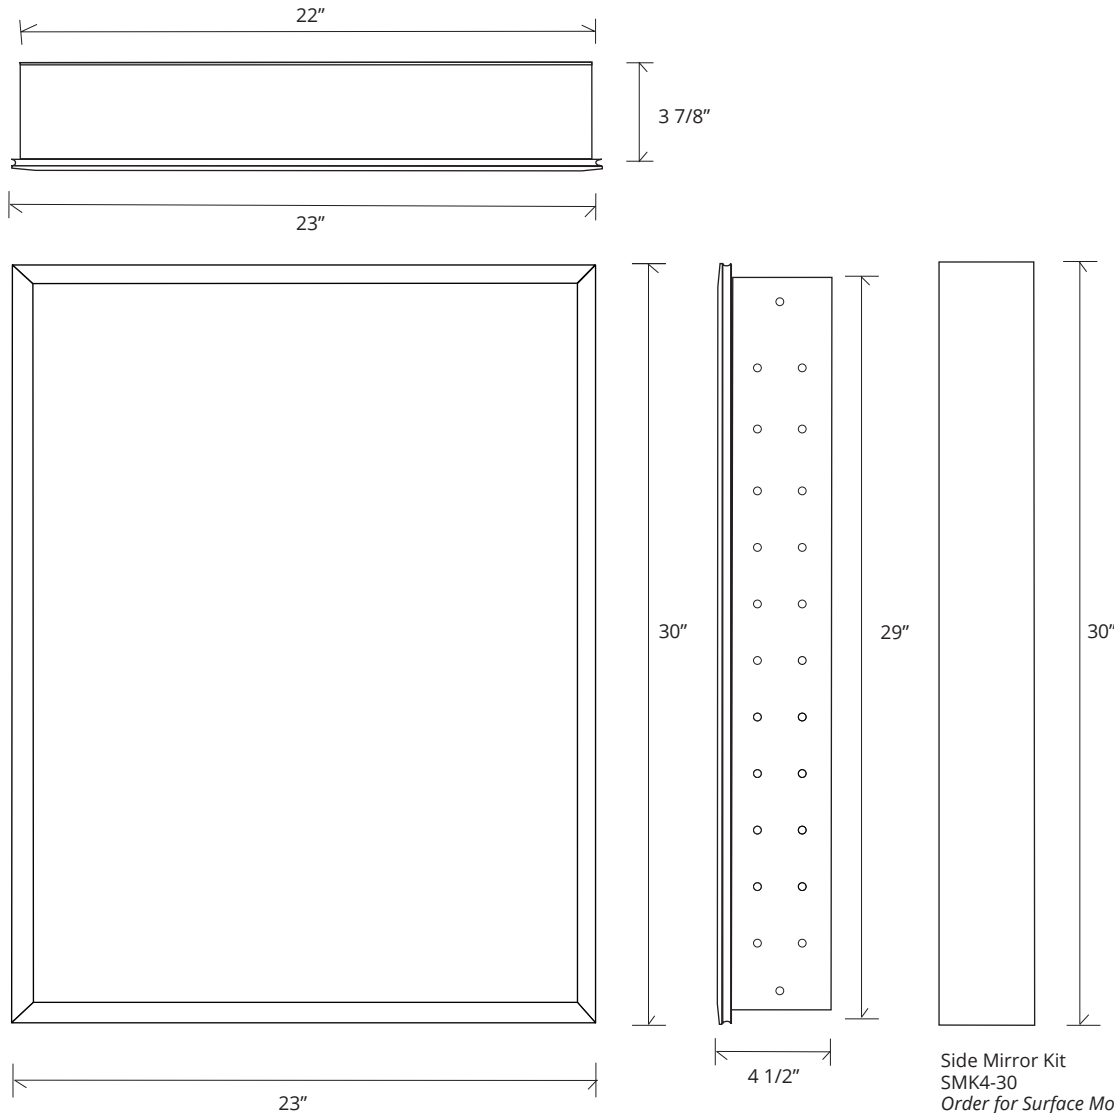

# FRAMELESS 3/4" BEVELED MIRROR CABINET

## GC2430-4-SC-BM

Side Mirror Kit - Order for Surface Mount, #SMK4-30

### SPECIFICATIONS

Roughing-in Opening	22 3/8" x 29 3/8"
Overall Dimensions	23" x 30"

GLASSCRAFTERS INC.

Side Mirror Kit  
SMK4-30  
Order for Surface Mount

Beveled Mirror Section View

GLASSCRAFTERS, INC.  
193 Veterans Blvd. Carlstadt, NJ 07072  
1+ (800) 233-7362 (F) 1+ (888) 233-7362  
sales@glasscraftersinc.com  
**Products That Reflect Your Style**