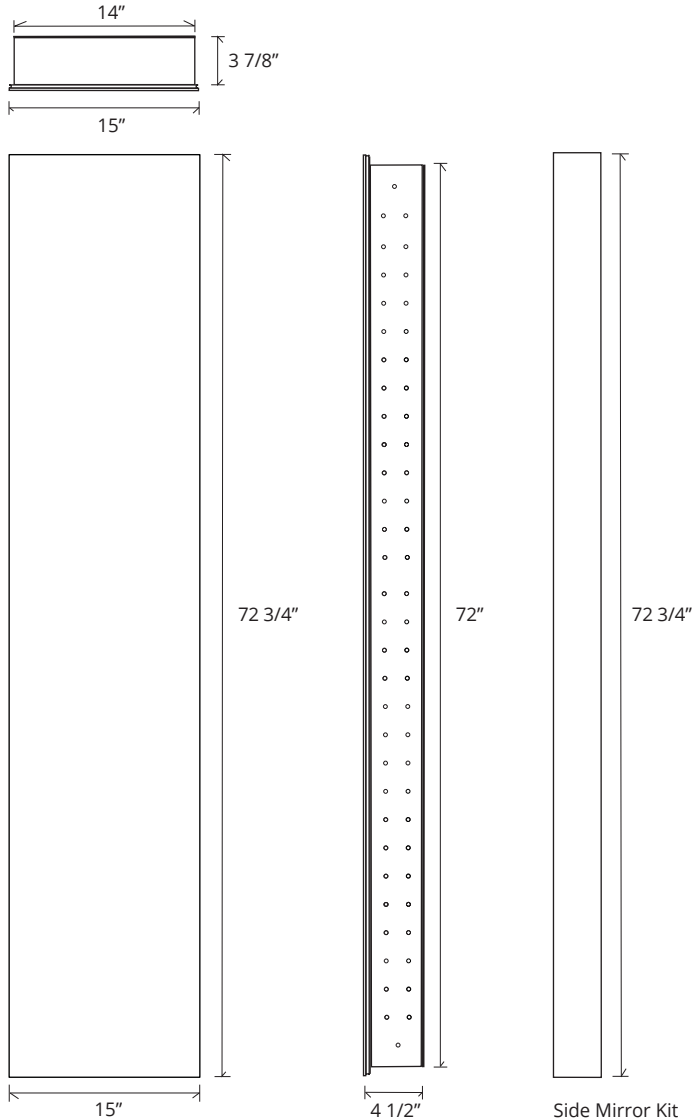

# FULL-LENGTH FRAMELESS MIRROR CABINET

## GC-1672-4-SC-FM

Side Mirror Kit - Order for Surface Mount, #SMK4-72  
 Beveled Mirror also available (add "BM" to model code)

### SPECIFICATIONS

Roughing-in Opening	14 3/8" x 72 1/8"
Overall Dimensions	15" x 72 3/4"

GLASSCRAFTERS INC.

Handed Door is available with Left or Right Side Hinges. (add "L" or "R" to model code)