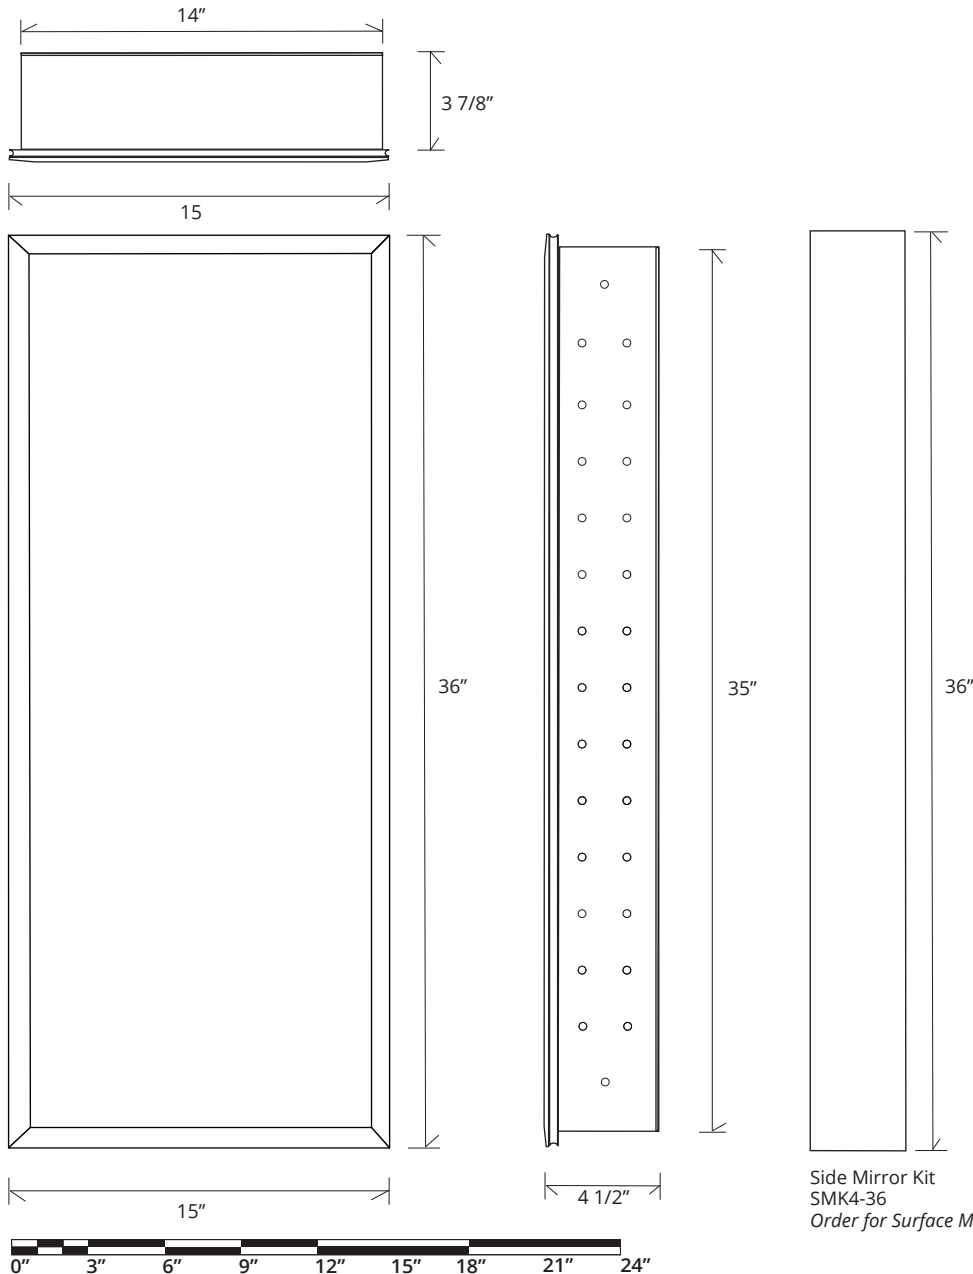

# FRAMELESS 3/4" BEVELED MIRROR CABINET

## GC1636-4-SC-BM

Side Mirror Kit - Order for Surface Mount, #SMK4-36

### SPECIFICATIONS

Roughing-in Opening	14 3/8" x 35 3/8"
Overall Dimensions	15" x 36"

GLASSCRAFTERS INC.

Side Mirror Kit  
SMK4-36  
Order for Surface Mount

Beveled Mirror Section View

GLASSCRAFTERS, INC.  
193 Veterans Blvd. Carlstadt, NJ 07072  
1+ (800) 233-7362 (F) 1+ (888) 233-7362  
sales@glasscraftersinc.com  
**Products That Reflect Your Style**