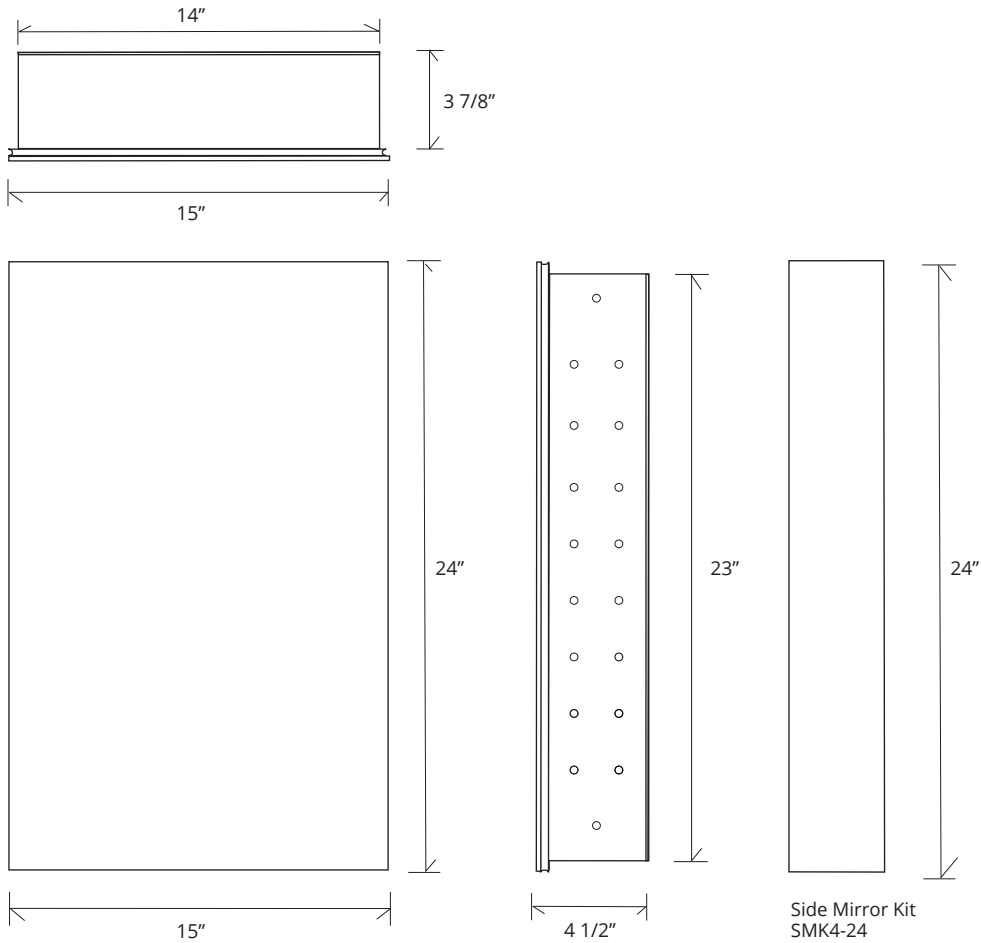

FRAMELESS MIRROR CABINET

GC1624-4-SC-FM

Side Mirror Kit - Order for Surface Mount, #SMK4-24
Beveled Mirror also available (add "BM" to model code)

SPECIFICATIONS

Roughing-in Opening	14 3/8" x 23 3/8"
Overall Dimensions	15" x 24"

GLASSCRAFTERS INC.

Side Mirror Kit
SMK4-24
Order for Surface Mount