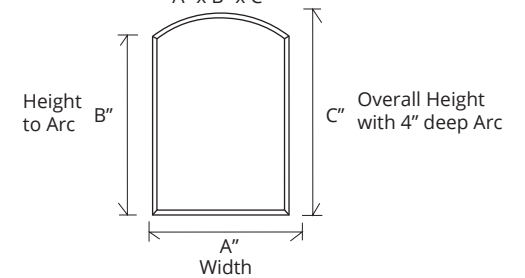

# ARC 3/4" BEVELED MIRRORS

GLASSCRAFTERS INC.

All Arc Mirrors show the rectangular width and height plus the overall height with the 4" deep Arc

C-ABM-3536  
35" x 36" x 40"

C-ABM-3036  
30" x 36" x 40"

C-ABM-2636  
26" x 36" x 40"

C-ABM-2436  
23" x 36" x 40"

C-ABM-2036  
19" x 36" x 40"

C-ABM-1636  
15" x 36" x 40"

C-ABM-3430  
34" x 30" x 34"

C-ABM-3030  
30" x 30" x 34"

C-ABM-2630  
26" x 30" x 34"

C-ABM-2430  
23" x 30" x 34"

C-ABM-2030  
19" x 30" x 34"

C-ABM-1630  
15" x 30" x 34"

Dimensions Shown  
A" x B" x C"

Beveled Mirror Section View

GLASSCRAFTERS, INC.  
193 Veterans Blvd. Carlstadt, NJ 07072  
1+ (800) 233-7362 (F) 1+ (888) 233-7362  
sales@glasscraftersinc.com  
**Products That Reflect Your Style**