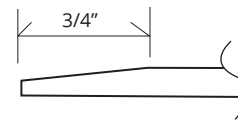

# ARC 3/4" BEVELED MIRRORS

GLASSCRAFTERS INC.

All Arc Mirrors show the rectangular width and height plus the overall height with the 4" deep Arc

C-ABM-3536  
35" x 36" x 40"

C-ABM-3036  
30" x 36" x 40"

C-ABM-2636  
26" x 36" x 40"

C-ABM-2436  
23" x 36" x 40"

C-ABM-2036  
19" x 36" x 40"

C-ABM-1636  
15" x 36" x 40"

C-ABM-3430  
34" x 30" x 34"

C-ABM-3030  
30" x 30" x 34"

C-ABM-2630  
26" x 30" x 34"

C-ABM-2430  
23" x 30" x 34"

C-ABM-2030  
19" x 30" x 34"

C-ABM-1630  
15" x 30" x 34"

Dimensions Shown  
A" x B" x C"

Beveled Mirror Section View

GLASSCRAFTERS, INC.  
193 Veterans Blvd. Carlstadt, NJ 07072  
1+ (800) 233-7362 (F) 1+ (888) 233-7362  
sales@glasscraftersinc.com  
**Products That Reflect Your Style**