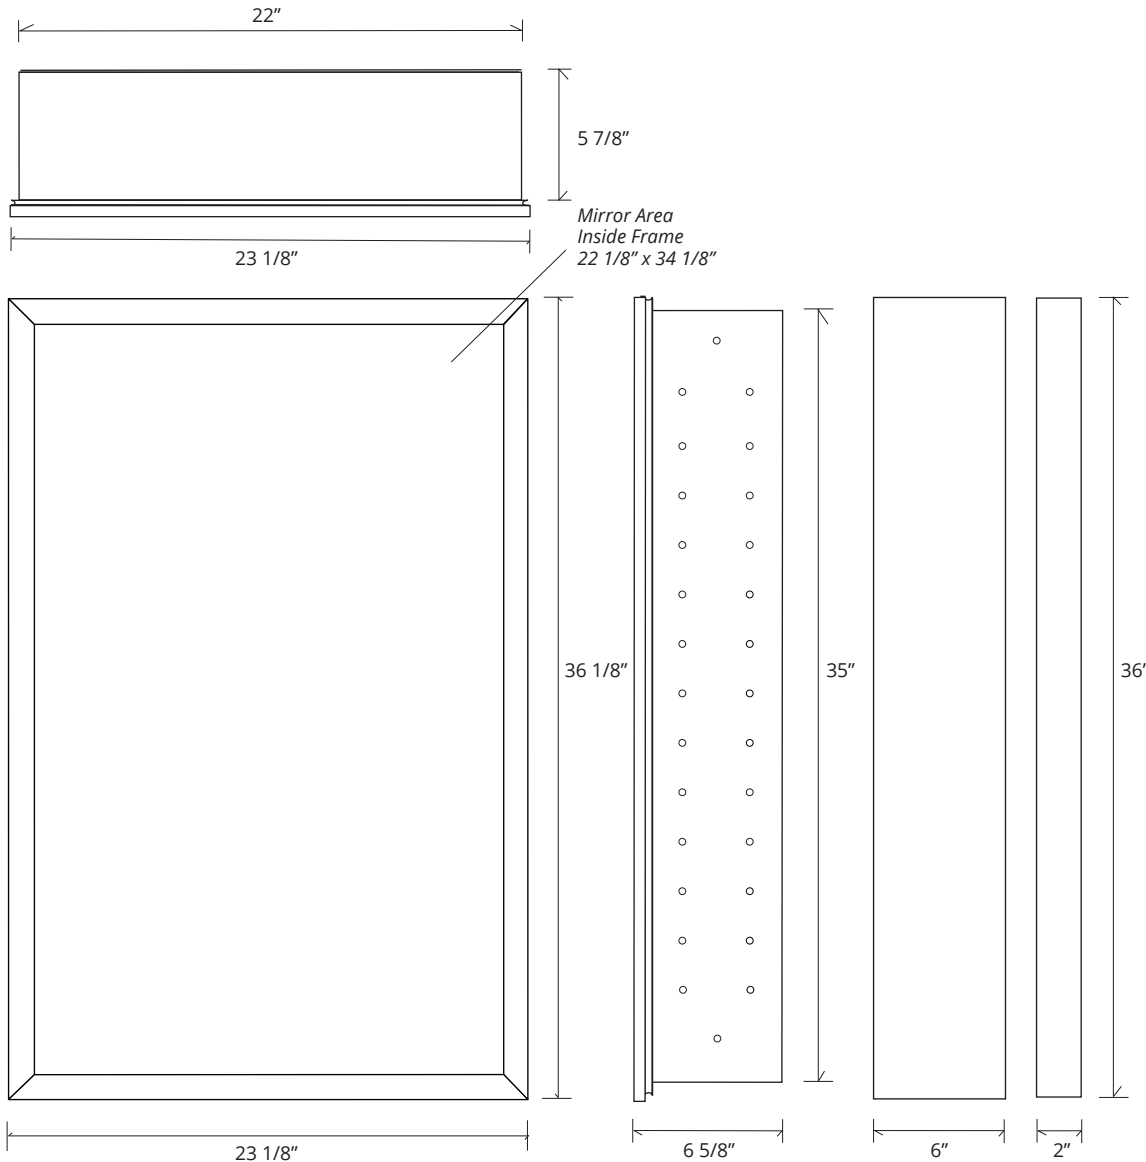

LEXINGTON FRAMED MIRROR CABINET

GC2436-6-SC-LE

Side Mirror Kit - Order for Surface Mount, #SMK6-36; or Semi Recessed #SRMK2-36
 Beveled Mirror also available (add "BM" to model code)

Finishes: Polished Chrome, Polished Nickel, Brushed Nickel, Brushed Bronze, Oil Rubbed Bronze

SPECIFICATIONS

Roughing-in Opening	22 3/8" x 35 3/8"
Overall Dimensions	23 1/8" x 36 1/8"

GLASSCRAFTERS INC.

Side Mirror Kit
 SMK6-36
 Order for
 Surface Mount

Side Mirror Kit
 SRMK2-36
 Order for
 Semi-Recessed
 Mount