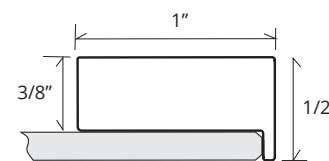

Section view - LEXINGTON FRAME