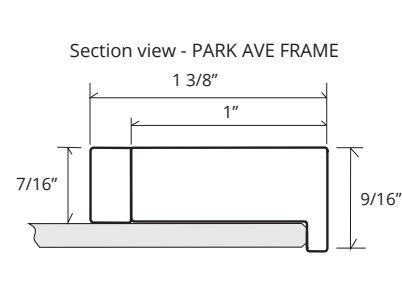

PARK AVE FRAMED MIRROR CABINET

GC2436-4-SC-PA

Side Mirror Kit - Order for Surface Mount, #SMK4-36
Beveled Mirror also available (add "BM" to model code)

SPECIFICATIONS

Roughing-in Opening	22 3/8" x 35 3/8"
Overall Dimensions	23 1/4" x 36 1/4"

GLASSCRAFTERS INC.

Finishes: Polished Chrome, Polished Nickel, Brushed Nickel, Oil Rubbed Bronze

Side Mirror Kit
SMK4-36
Order for Surface Mount

GLASSCRAFTERS, INC.
193 Veterans Blvd. Carlstadt, NJ 07072
1+ (800) 233-7362 (F) 1+ (888) 233-7362
sales@glasscraftersinc.com
Products That Reflect Your Style