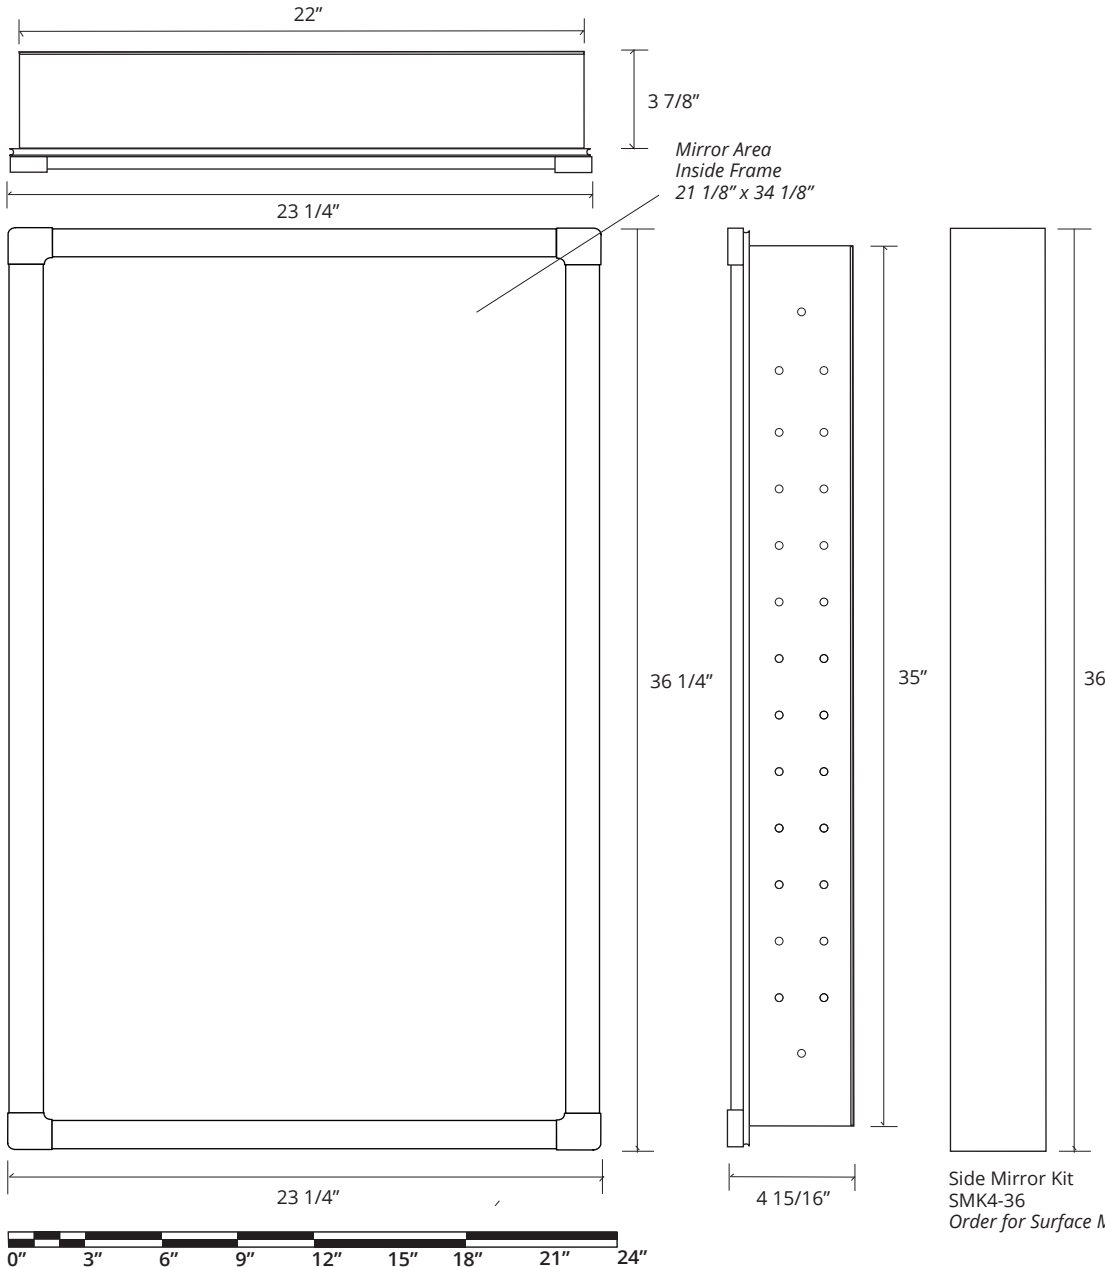

PARK AVE FRAMED MIRROR CABINET

GC2436-4-SC-PA

Side Mirror Kit - Order for Surface Mount, #SMK4-36
Beveled Mirror also available (add "BM" to model code)

SPECIFICATIONS

Roughing-in Opening	22 3/8" x 35 3/8"
Overall Dimensions	23 1/4" x 36 1/4"

GLASSCRAFTERS INC.

Finishes: Polished Chrome, Polished Nickel, Brushed Nickel, Oil Rubbed Bronze

Side Mirror Kit
SMK4-36
Order for Surface Mount

GLASSCRAFTERS, INC.
193 Veterans Blvd. Carlstadt, NJ 07072
1+ (800) 233-7362 (F) 1+ (888) 233-7362
sales@glasscraftersinc.com
Products That Reflect Your Style