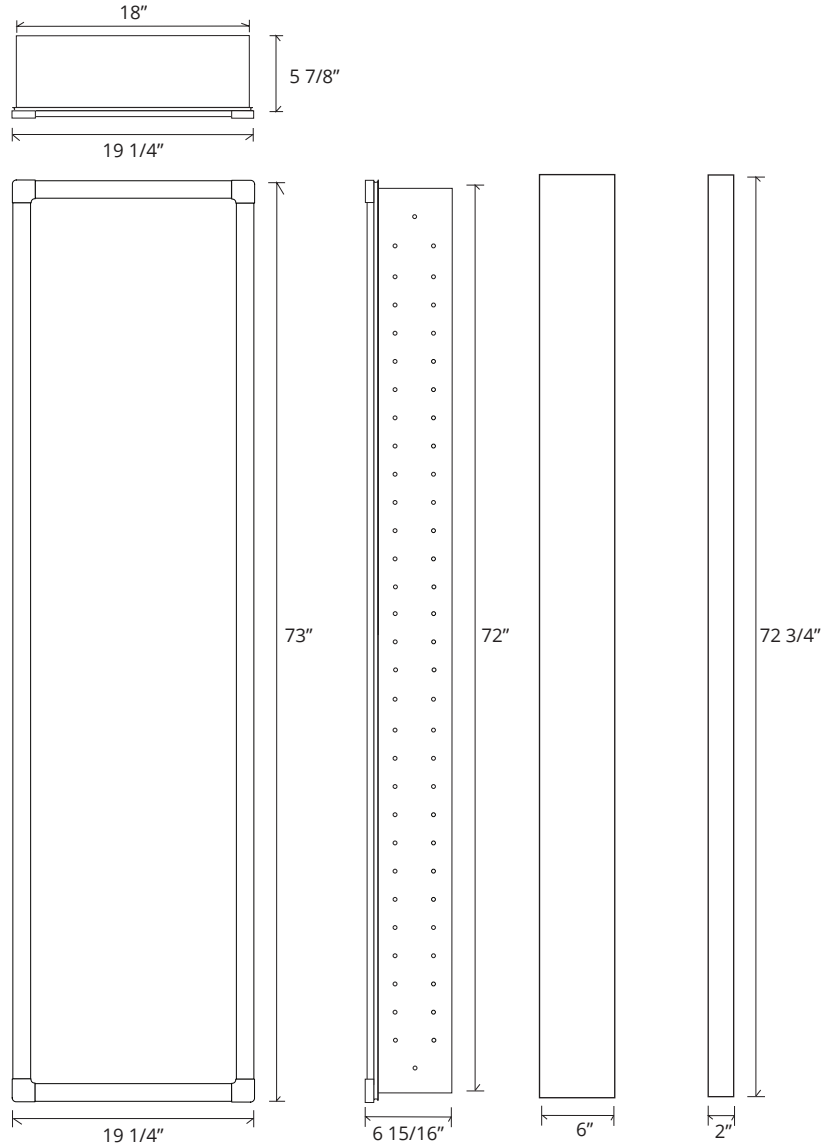

FULL-LENGTH PARK AVE MIRRORED CABINET

GC-2072-6-SC-PA

Side Mirror Kit - Order for Surface Mount, #SMK6-72; or Semi Recessed #SRMK2-72

Finishes: Polished Chrome, Polished Nickel, Brushed Nickel, Oil Rubbed Bronze

SPECIFICATIONS

Roughing-in Opening	18 3/8" x 72 1/8"
Overall Dimensions	19 1/4" x 73"

GLASSCRAFTERS INC.

Handed Door is available with Left or Right Side Hinges. (add "L" or "R" to model code)

Not available with Beveled Mirror