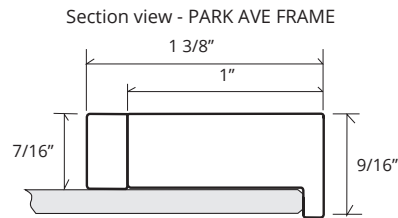

FULL-LENGTH PARK AVE MIRRORED CABINET

GC-2072-6-SC-PA

Side Mirror Kit - Order for Surface Mount, #SMK6-72; or Semi Recessed #SRMK2-72

Finishes: Polished Chrome, Polished Nickel, Brushed Nickel, Oil Rubbed Bronze

SPECIFICATIONS

Roughing-in Opening	18 3/8" x 72 1/8"
Overall Dimensions	19 1/4" x 73"

GLASSCRAFTERS INC.

Handed Door is available with Left or Right Side Hinges. (add "L" or "R" to model code)

Not available with Beveled Mirror