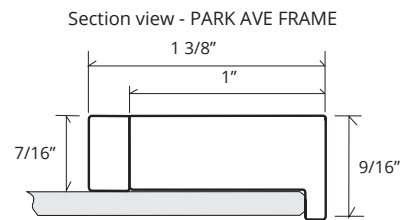

SPECIFICATIONS

Roughing-in Opening	14 3/8" x 72 1/8"
Overall Dimensions	15 1/4" x 73"

GLASSCRAFTERS INC.

Handed Door is available with Left or Right Side Hinges. (add "L" or "R" to model code)

Not available with Beveled Mirror