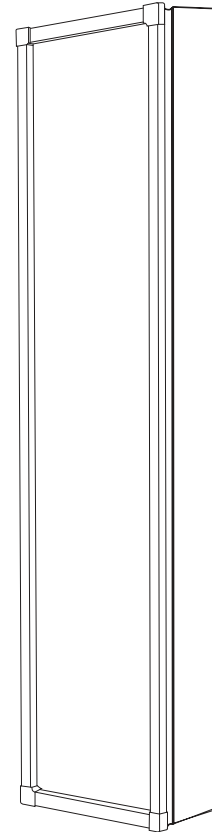

FULL-LENGTH PARK AVE MIRRORED CABINET

GC-1672-6-SC-PA

Side Mirror Kit - Order for Surface Mount, #SMK6-72; or Semi Recessed #SRMK2-72

Finishes: Polished Chrome, Polished Nickel, Brushed Nickel, Oil Rubbed Bronze

SPECIFICATIONS

Roughing-in Opening	14 3/8" x 72 1/8"
Overall Dimensions	15 1/4" x 73"

GLASSCRAFTERS INC.

Handed Door is available with Left or Right Side Hinges. (add "L" or "R" to model code)

Not available with Beveled Mirror

Side Mirror Kit
SMK6-72
Order for
Surface
Mount

Side Mirror Kit
SRMK2-72
Order for
Semi-Recessed
Mount

GLASSCRAFTERS, INC.
193 Veterans Blvd. Carlstadt, NJ 07072
1+ (800) 233-7362 (F) 1+ (888) 233-7362
sales@glasscraftersinc.com
Products That Reflect Your Style