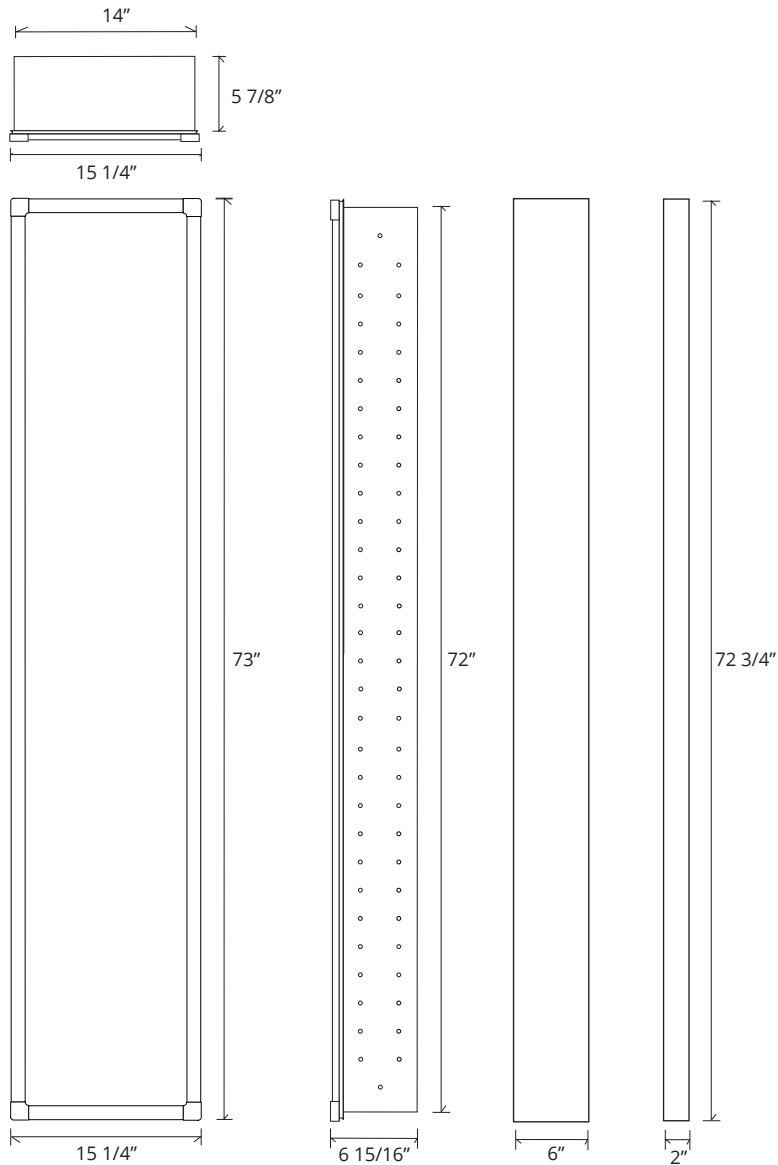

FULL-LENGTH PARK AVE MIRRORED CABINET

GC-1672-6-SC-PA

Side Mirror Kit - Order for Surface Mount, #SMK6-72; or Semi Recessed #SRMK2-72

Finishes: Polished Chrome, Polished Nickel, Brushed Nickel, Oil Rubbed Bronze

SPECIFICATIONS

Roughing-in Opening	14 3/8" x 72 1/8"
Overall Dimensions	15 1/4" x 73"

GLASSCRAFTERS INC.

Handed Door is available with Left or Right Side Hinges. (add "L" or "R" to model code)

Not available with Beveled Mirror