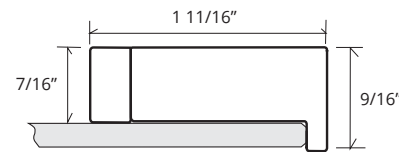

DF-FM-1636-PA
15 1/4" x 36 1/4"

DF-FM-2430-PA
23 1/4" x 30 1/4"

DF-FM-2030-PA
19 1/8" x 30 1/4"

DF-FM-1630-PA
15 1/4" x 30 1/4"

*3/4" Beveled Mirror
also available
all sizes, all finishes*

Section view - PARK AVE FRAME