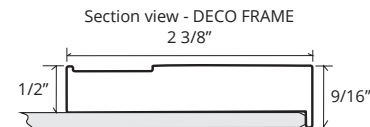

DECO FRAMED MIRRORS

DF-FM-2436-DE, 2036, 2430, 2030

GLASSCRAFTERS INC.

Beveled Mirror also available (add "BM" to model code)

DF-FM-2436-DE
23 1/8" x 36 1/8"

DF-FM-2036-DE
19 1/8" x 36 1/8"

DF-FM-2430-DE
23 1/8" x 30 1/8"

DF-FM-2030-DE
19 1/8" x 30 1/8"

*3/4" Beveled Mirror
also available
all sizes, all finishes*

Decorative frame finishes

GLASSCRAFTERS, INC.
193 Veterans Blvd. Carlstadt, NJ 07072
1+ (800) 233-7362 (F) 1+ (888) 233-7362
sales@glasscraftersinc.com
Products That Reflect Your Style