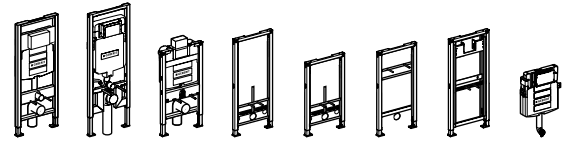

GEBERIT SYSTEM ACCESSORIES

Optional Installation Accessories for Bidet Seats

SPECIFICATIONS

Installation accessories for Geberit Duofix concealed carrier. Accessories shall be for adding bidet seats as a retrofit in combination with Geberit in-wall systems.

FEATURES

1. Installation accessories for:
2. For Geberit Sigma, Omega and Kappa systems with concealed tanks
   - For more details see chart

WARRANTY

- One-year limited warranty against manufacturers' defect

Description	Model Number	111.335	111.798	111.012	111.520	111.524	111.490	111.625	109.304
		111.902	111.597	111.018					
Water supply hose for bidet seat for Kappa and Omega Concealed Tank pre-wall. For adding bidet seat to an installed carrier. For complete installation, must order with 249.801.00.1.	240.839.00.1			✓					
Water supply hose for bidet seat for 111.597.00.1 and 111.798.00.1 carrier with Sigma Concealed Tank 2x4. For adding bidet seat to an installed carrier. For complete installation, must order with 249.801.00.1.	243.173.00.1		✓						
Water supply hose for bidet seat add-on after finished installation of Sigma 2x6 and 2x4, Kappa and Omega Concealed Tanks.	249.801.00.1	✓	✓	✓					✓