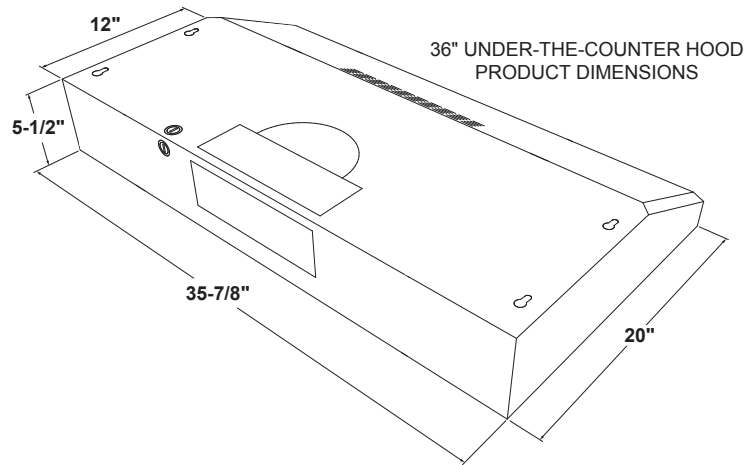

JVX5365SJ

GE Appliances 36" ENERGY STAR Certified Under The Cabinet Hood

DIMENSIONS AND INSTALLATION INFORMATION (IN INCHES)

WB02X11537 replacement grease filter and JXCF55 replacement charcoal filter are available for additional cost. Call toll-free 800.626.2000.

AMP RATING	
120V	2.5

Exhaust outlet connects to 3-1/4" x 10" rectangular duct. Vent top or rear. Includes rectangular damper.

For answers to your Monogram, GE Café™ Series, GE Profile™ Series or GE Appliances product questions, visit our website at geappliances.com or call GE Answer Center® Service, 800.626.2000.