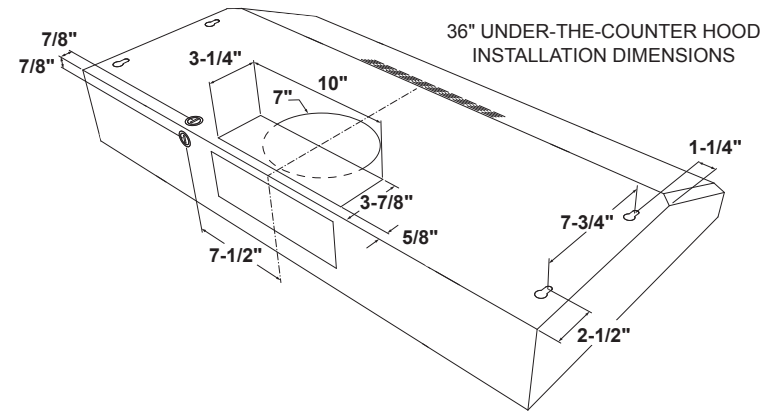

JVX5365SJ

GE Appliances 36" ENERGY STAR Certified Under The Cabinet Hood

DIMENSIONS AND INSTALLATION INFORMATION (IN INCHES)

WB02X11537 replacement grease filter and JXCF55 replacement charcoal filter are available for additional cost. Call toll-free 800.626.2000.

Installation Information: Before installing, consult installation instructions, packed with product, for current dimensional data.

Additional accessories:

JXS56SS 15" cabinet spacer

JXDA22 optional damper

AMP RATING	
120V	2.5

Exhaust outlet connects to 3-1/4" x 10" rectangular duct. Vent top or rear. Includes rectangular damper.

For answers to your Monogram, GE Café™ Series, GE Profile™ Series or GE Appliances product questions, visit our website at geappliances.com or call GE Answer Center® Service, 800.626.2000.

Listed by Underwriters Laboratories