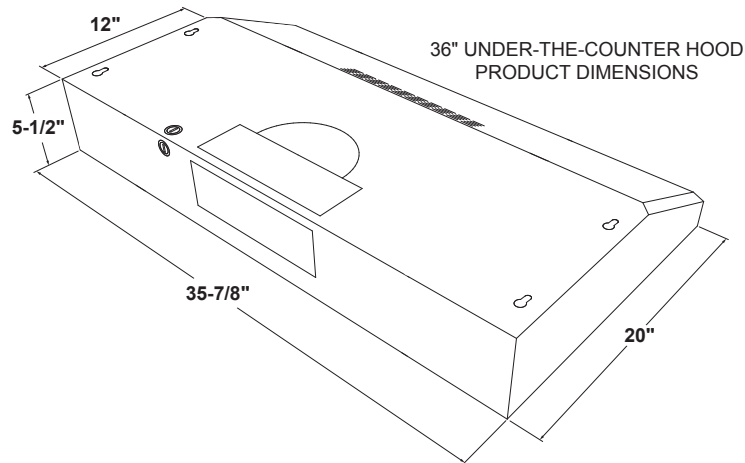

JVX5360DJ

GE Appliances 36" Under The Cabinet Hood

DIMENSIONS AND INSTALLATION INFORMATION (IN INCHES)

WB02X11537 replacement grease filter and JXCF55 replacement charcoal filter are available for additional cost. Call toll-free 800.626.2000.

Installation Information: Before installing, consult installation instructions, packed with product, for current dimensional data.

Additional accessories:

- JXS56SS 15" cabinet spacer
- JXRC70 remote control
- JXDA22 optional damper

AMP RATING	
120V	2.5

Exhaust outlet connects to 3-1/4" x 10" rectangular duct. Vent top or rear. Includes rectangular damper.

For answers to your Monogram, GE Café™ Series, GE Profile™ Series or GE Appliances product questions, visit our website at geappliances.com or call GE Answer Center® Service, 800.626.2000.

Listed by Underwriters Laboratories