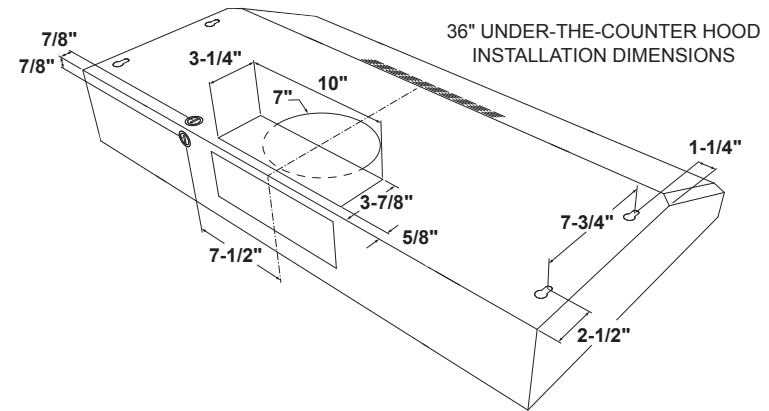

JVX5360DJ

GE Appliances 36" Under The Cabinet Hood

DIMENSIONS AND INSTALLATION INFORMATION (IN INCHES)

WB02X11537 replacement grease filter and JXCF55 replacement charcoal filter are available for additional cost. Call toll-free 800.626.2000.

Installation Information: Before installing, consult installation instructions, packed with product, for current dimensional data.

Additional accessories:

- JXS56SS 15" cabinet spacer
- JXRC70 remote control
- JXDA22 optional damper

AMP RATING	
120V	2.5

Exhaust outlet connects to 3-1/4" x 10" rectangular duct. Vent top or rear. Includes rectangular damper.

For answers to your Monogram, GE Café™ Series, GE Profile™ Series or GE Appliances product questions, visit our website at geappliances.com or call GE Answer Center® Service, 800.626.2000.

Listed by Underwriters Laboratories