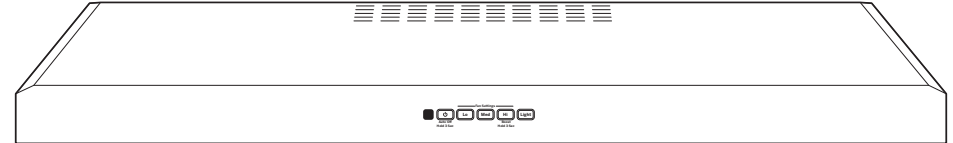

JVX5360DJ

GE Appliances 36" Under The Cabinet Hood

FEATURES AND BENEFITS

Easy installation – 10 minutes or less by one person

Four-speed with boost, 310 CFM venting system – Removes smoke, grease, odors and moisture

Electronic backlit controls – Add a sophisticated look with this up-front, easy-to-use display

Dual halogen lighting with nightlight – Enjoy better visibility with a brightly lit cooktop and surrounding surface

Auto-off – Set the vent hood to automatically shut off after 15 minutes

Convertible venting options – Select recirculating or external venting

Vertical and rear exhaust – Exhausts from the top or rear of the hood

Appearance (Fully enclosed bottom) – Enjoy a sleek appearance from every angle

Optional remote control – Control your ventilation lighting and fan speed from anywhere in the kitchen

Model JVX5360DJWW – White on white

Model JVX5360DJBB – Black on black

CFM/SONES RATINGS	
Exhaust Boost Speed (BS)	310/7.0
Exhaust High Speed (HS)	260/5.5
Exhaust Medium Speed (MS)	170/3.0
Exhaust Low Speed (LS)	60/1.0