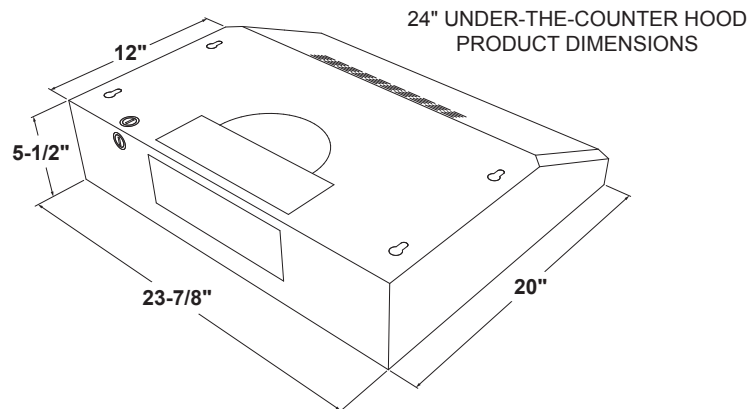

JVX3240DJ

GE Appliances 24" Under The Cabinet Hood

DIMENSIONS AND INSTALLATION INFORMATION (IN INCHES)

WB02X11537 replacement grease filter and JXCF53 replacement charcoal filter are available for additional cost. Call toll-free 800.626.2000.

Installation Information: Before installing, consult installation instructions, packed with product, for current dimensional data.

Additional accessories:
JXDA22 optional damper

AMP RATING	
120V	2.5

Exhaust outlet connects to 3-1/4" x 10" rectangular duct. Vent top or rear. Includes rectangular damper.