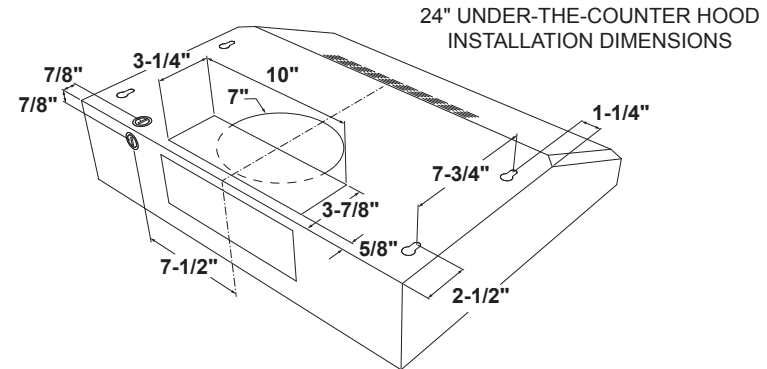

JVX3240DJ

GE Appliances 24" Under The Cabinet Hood

DIMENSIONS AND INSTALLATION INFORMATION (IN INCHES)

WB02X11537 replacement grease filter and JXCF53 replacement charcoal filter are available for additional cost. Call toll-free 800.626.2000.

Installation Information: Before installing, consult installation instructions, packed with product, for current dimensional data.

Additional accessories:
JXDA22 optional damper

AMP RATING	
120V	2.5

Exhaust outlet connects to 3-1/4" x 10" rectangular duct. Vent top or rear. Includes rectangular damper.