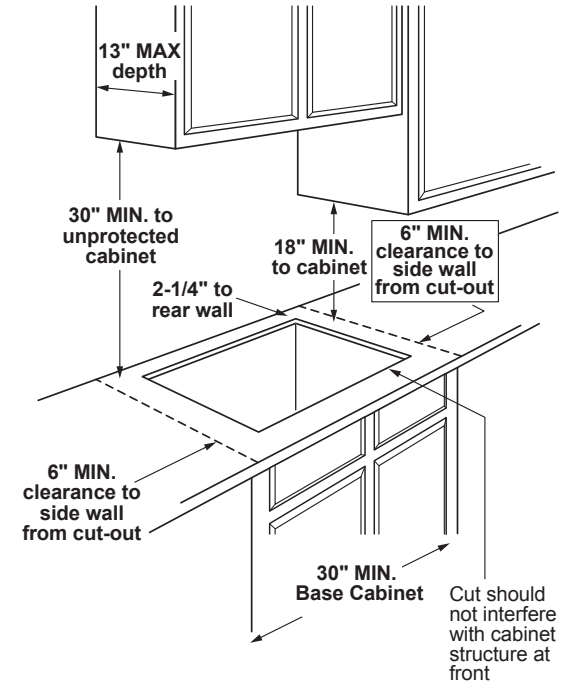

### INSTALLATION WITH SINGLE WALL OVEN INFORMATION:

30" Gas Cooktops are approved for use over select GE 27" and 30" Wall Ovens and Warming Drawers. 30" and 36" Gas cooktops are approved for use over select 30" Wall Ovens and Warming Drawers. Refer to cooktop and wall oven/warming drawer installation instructions packed with product for current dimensional data.

**INSTALLATION INFORMATION:** Before installing, consult installation instructions, packed with product, for current dimensional data.

Dimension and installation information are shown in inches.  
\*Allow 5-3/4" depth at rear for electrical and gas connections