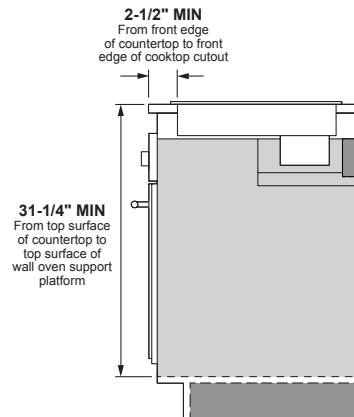

INSTALLATION ABOVE A WALL OVEN

For answers to your Monogram, GE Café™ Series, GE Profile™ Series or GE Appliances product questions, visit our website at geappliances.com or call GE Answer Center® Service, 800.626.2000.