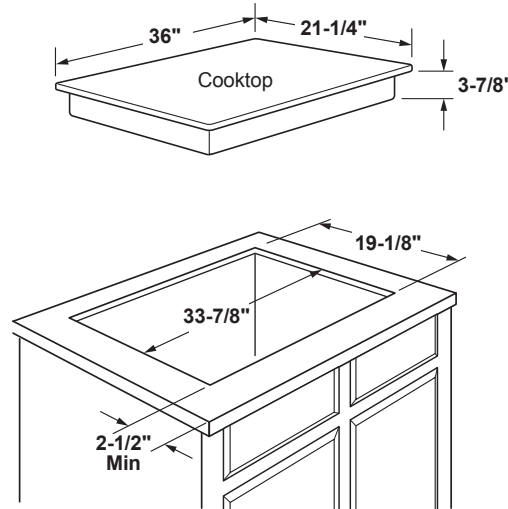

JGP5536DL/SL

GE® 36" Built-In Gas Cooktop

DIMENSIONS AND INSTALLATION INFORMATION

AGA REQUIREMENT: All gas cooktop models require 7/16" free area below cooktop height to combustible material. Requires 18" minimum from countertop to adjacent overhead cabinets.

NOTE: If installing with a GE Profile™ Telescopic Downdraft System, consult both cooktop and downdraft installation instructions packed with product before installing. Cooktop gas/electric supply may need to be re-routed to install downdraft.

ELECTRICAL RATING: 120V, 60Hz, 5A

INSTALLATION WITH SINGLE WALL OVEN INFORMATION:

30" Gas Cooktops are approved for use over select GE 27" and 30" Wall Ovens and Warming Drawers. 30" and 36" Gas cooktops are approved for use over select 30" Wall Ovens and Warming Drawers. Refer to cooktop and wall oven/warming drawer installation instructions packed with product for current dimensional data.

INSTALLATION INFORMATION: Before installing, consult installation instructions, packed with product, for current dimensional data.

Dimension and installation information are shown in inches.
*Allow 5-3/4" depth at rear for electrical and gas connections