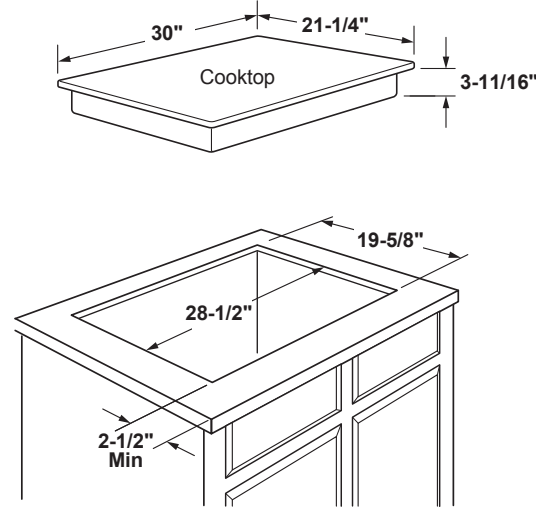

JGP5530DL/SL

GE® 30" Built-In Gas Cooktop

DIMENSIONS AND INSTALLATION INFORMATION

AGA REQUIREMENT: All gas cooktop models require 7/16" free area below cooktop height to combustible material. Requires 18" minimum from countertop to adjacent overhead cabinets.

NOTE: If installing with a GE Profile™ Telescopic Downdraft System, consult both cooktop and downdraft installation instructions packed with product before installing. Cooktop gas/electric supply may need to be re-routed to install downdraft.

ELECTRICAL RATING: 120V, 60Hz, 5A

INSTALLATION WITH SINGLE WALL OVEN INFORMATION:

30" Gas Cooktops are approved for use over select GE 27" and 30" Wall Ovens and Warming Drawers. 30" and 36" Gas cooktops are approved for use over select 30" Wall Ovens and Warming Drawers. Refer to cooktop and wall oven/warming drawer installation instructions packed with product for current dimensional data.

INSTALLATION INFORMATION: Before installing, consult installation instructions, packed with product, for current dimensional data.

Dimension and installation information are shown in inches.
*Allow 5-3/4" depth at rear for electrical and gas connections