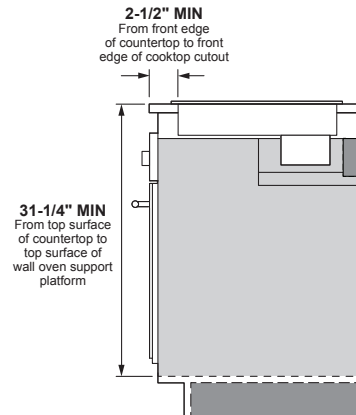

INSTALLATION ABOVE A WALL OVEN

For answers to your Monogram, GE Café™ Series, GE Profile™ Series or GE Appliances product questions, visit our website at geappliances.com or call GE Answer Center® Service, 800.626.2000.