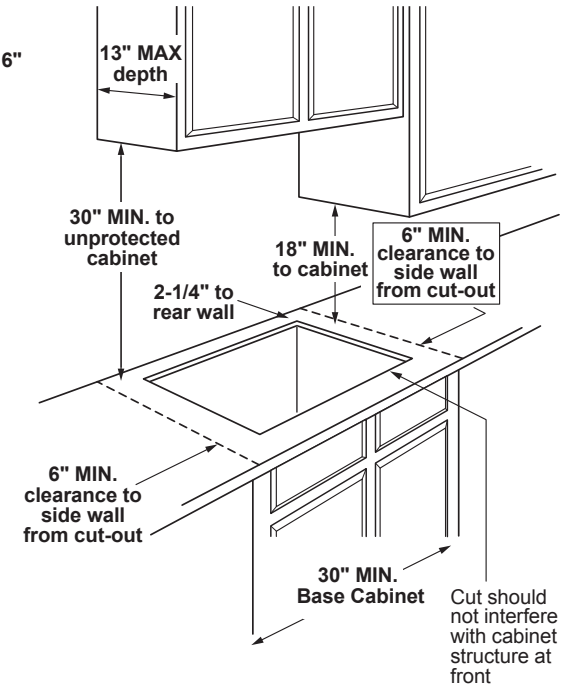

ELECTRICAL RATING: 120V, 60Hz, 5A

INSTALLATION WITH SINGLE WALL OVEN INFORMATION:

30" Gas Cooktops are approved for use over select GE 27" and 30" Wall Ovens and Warming Drawers. 30" and 36" Gas cooktops are approved for use over select 30" Wall Ovens and Warming Drawers. Refer to cooktop and wall oven/warming drawer installation instructions packed with product for current dimensional data.

INSTALLATION INFORMATION: Before installing, consult installation instructions, packed with product, for current dimensional data.

Dimension and installation information are shown in inches.
*Allow 5-3/4" depth at rear for electrical and gas connections