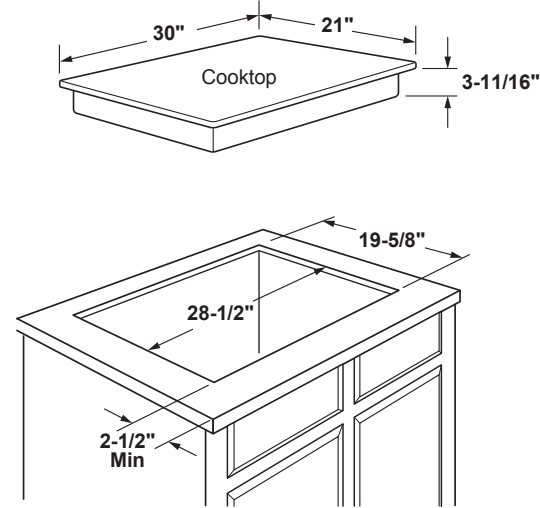

JGP5030DL/SL/BM

GE® 30" Built-In Gas Cooktop

DIMENSIONS AND INSTALLATION INFORMATION

AGA REQUIREMENT: All gas cooktop models require 7/16" free area below cooktop height to combustible material. Requires 18" minimum from countertop to adjacent overhead cabinets.

NOTE: If installing with a GE Profile™ Telescopic Downdraft System, consult both cooktop and downdraft installation instructions packed with product before installing. Cooktop gas/electric supply may need to be re-routed to install downdraft.

ELECTRICAL RATING: 120V, 60Hz, 5A

INSTALLATION WITH SINGLE WALL OVEN INFORMATION:

30" Gas Cooktops are approved for use over select GE 27" and 30" Wall Ovens and Warming Drawers. 30" and 36" Gas cooktops are approved for use over select 30" Wall Ovens and Warming Drawers. Refer to cooktop and wall oven/warming drawer installation instructions packed with product for current dimensional data.

INSTALLATION INFORMATION: Before installing, consult installation instructions, packed with product, for current dimensional data.

Dimension and installation information are shown in inches.
*Allow 5-3/4" depth at rear for electrical and gas connections