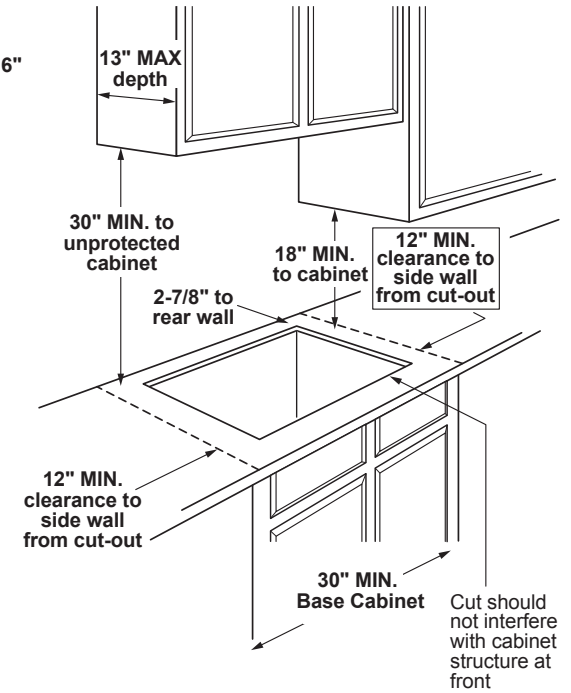

JGP5030DL/SL/BM

GE® 30" Built-In Gas Cooktop

DIMENSIONS AND INSTALLATION INFORMATION

AGA REQUIREMENT: All gas cooktop models require 7/16" free area below cooktop height to combustible material. Requires 18" minimum from countertop to adjacent overhead cabinets.

ELECTRICAL RATING: 120V, 60Hz, 5A

INSTALLATION WITH SINGLE WALL OVEN INFORMATION:

30" Gas Cooktops are approved for use over select GE 27" and 30" Wall Ovens and Warming Drawers. 30" and 36" Gas cooktops are approved for use over select 30" Wall Ovens and Warming Drawers. Refer to cooktop and wall oven/warming drawer installation instructions packed with product for current dimensional data.

INSTALLATION INFORMATION: Before installing, consult installation instructions, packed with product, for current dimensional data.

Dimension and installation information are shown in inches.
*Allow 5-3/4" depth at rear for electrical and gas connections