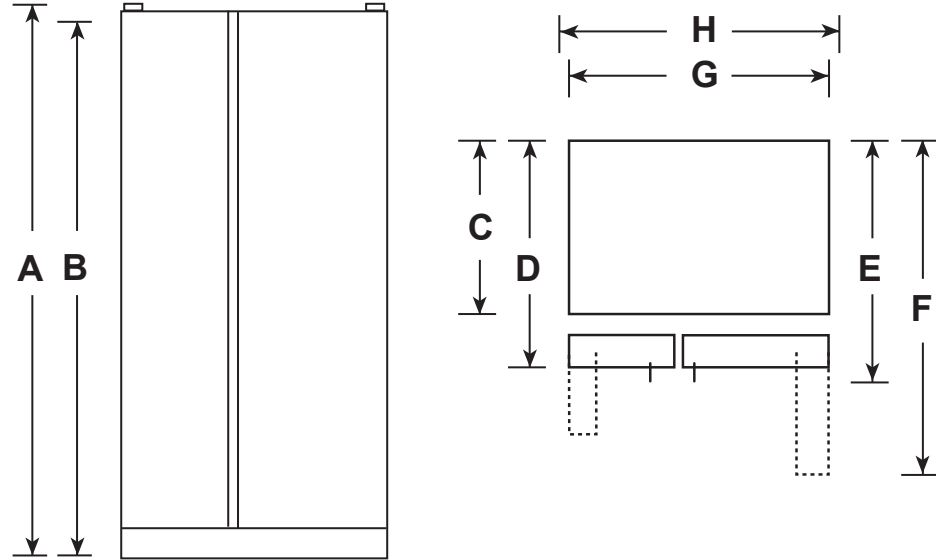

### DIMENSIONS AND INSTALLATION INFORMATION (IN INCHES)

OVERALL DIMENSIONS	Height to top of hinge (in.) <b>A</b>	69-1/2
	Height to top of case (in.) <b>B</b>	69
	Case depth without door (in.) <b>C</b>	28-1/2
	Case depth less door handle (in.) <b>D</b>	32-3/4
	Case depth with door handle (in.) <b>E</b>	35-1/4
	Depth with fresh food door open 90° (in.) <b>F</b>	50-1/2
	Width (in.) <b>G</b>	32-3/4
	Width with door open 90° with door handle (in.) <b>H</b>	38-1/4
AIR CLEARANCES	Each side (in.)	1/8
	Top (in.)	1
	Back (in.)	2

If installed against a wall, allow clearance of 14-3/16" on freezer side to remove bin.

Clearance required to remove fresh food full-size pan without disassembling is 18-15/16".

Allow additional space for any necessary leveling adjustments.