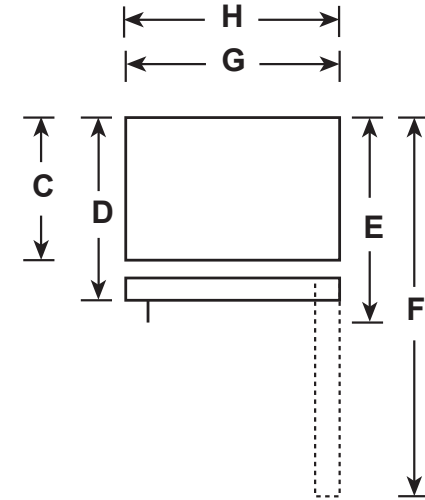

TOP VIEW

For answers to your Monogram, GE Café™ Series, GE Profile™ Series or GE Appliances product questions, visit our website at geappliances.com or call GE Answer Center® Service, 800.626.2000.

Listed by
Underwriters
Laboratories

As an ENERGY STAR® partner, GE has determined that this product meets the ENERGY STAR guidelines for energy efficiency.