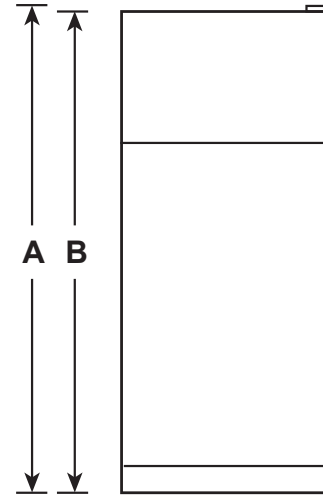

GIE18GCN/GSN/GTN

GE® ENERGY STAR® 17.5 Cu. Ft. Top-Freezer Refrigerator

DIMENSIONS AND INSTALLATION INFORMATION (IN INCHES)

OVERALL DIMENSIONS	Height to top of hinge (in.) A	67-3/8
	Height to top of case (in.) B	66-7/8
	Case depth without door (in.) C	26-3/4
	Case depth less door handle (in.) D	30-1/2
	Case depth with door handle (in.) E	32-5/8
	Depth with fresh food door open 90° (in.) F	57
	Width (in.) G	28
	Width with door open 90° with door handle (in.) H	30-5/8
AIR CLEARANCES	Each side (in.)	3/4
	Top (in.)	1
	Back (in.)	2

FRONT VIEW