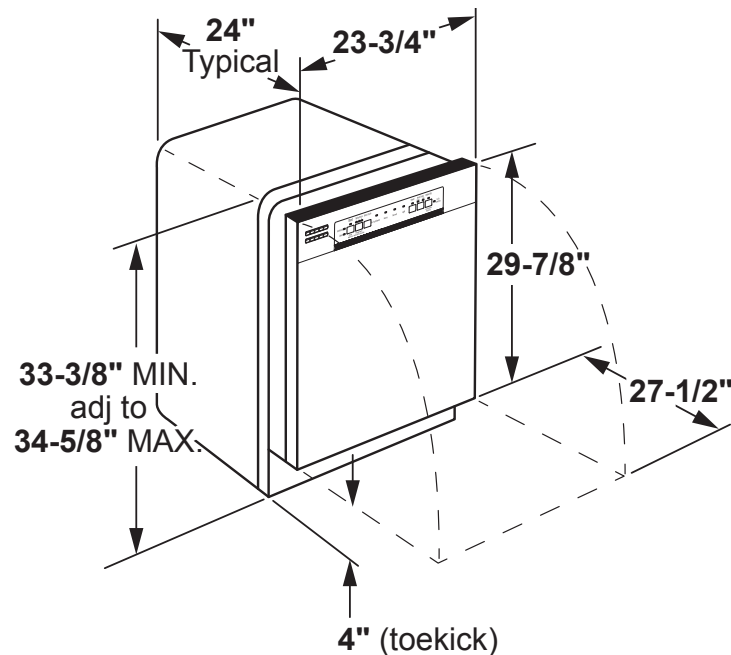

GDF535PSR/PGR

GE® Dishwasher with Front Controls

DIMENSIONS AND INSTALLATION INFORMATION (IN INCHES)

ELECTRICAL RATING

Voltage AC.....	120
Hertz.....	60
Total connected load amperage.....	7.1
Calrod® heater watts max.....	800/500

For use on adequately wired 120-volt, 15-amp circuit having 2-wire service with a separate ground wire. This appliance must be grounded for safe operation.

INSTALLATION INFORMATION: Before installing, consult installation instructions packed with product for current dimensional data.