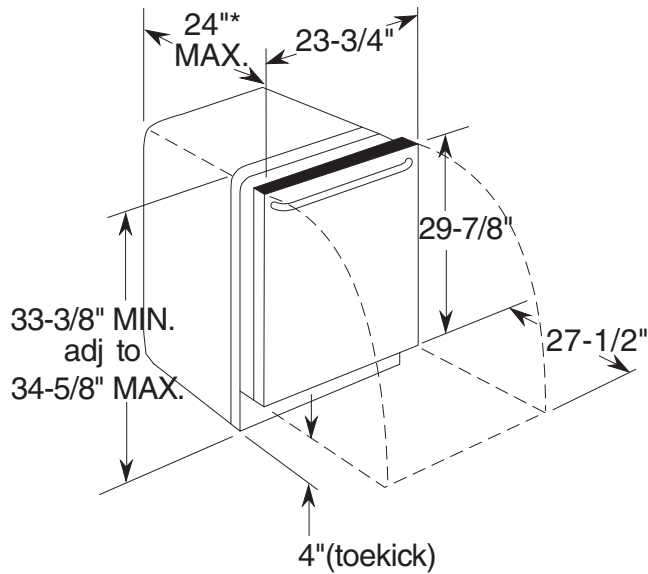

GDT635HMM/HSM

GE® Hybrid Stainless Steel Interior Dishwasher with Hidden Controls

DIMENSIONS AND INSTALLATION INFORMATION (IN INCHES)

ELECTRICAL RATING

Voltage AC.....	120
Hertz.....	60
Total connected load amperage.....	7.1
Calrod® heater watts.....	800/500

For use on adequately wired 120-volt, 15-amp circuit having 2-wire service with a separate ground wire. This appliance must be grounded for safe operation.

*Add 2.4" for handle.

For answers to your Monogram, GE Café™ Series, GE Profile™ Series or GE Appliances product questions, visit our website at geappliances.com or call GE Answer Center® Service, 800.626.2000.