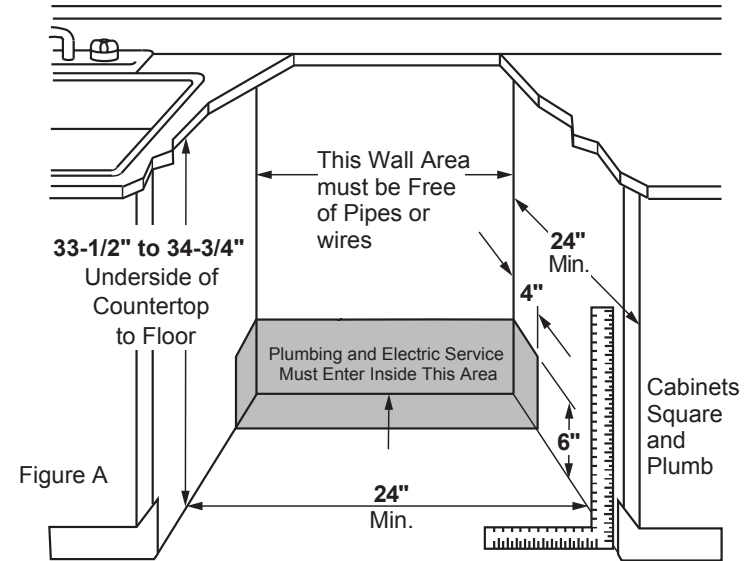

GDT635HMM/HSM

GE® Hybrid Stainless Steel Interior Dishwasher with Hidden Controls

DIMENSIONS AND INSTALLATION INFORMATION (IN INCHES)

ELECTRICAL RATING

Voltage AC.....	120
Hertz.....	60
Total connected load amperage.....	7.1
Calrod® heater watts.....	800/500

For use on adequately wired 120-volt, 15-amp circuit having 2-wire service with a separate ground wire. This appliance must be grounded for safe operation.

*Add 2.4" for handle.

For answers to your Monogram, GE Café™ Series, GE Profile™ Series or GE Appliances product questions, visit our website at geappliances.com or call GE Answer Center® Service, 800.626.2000.