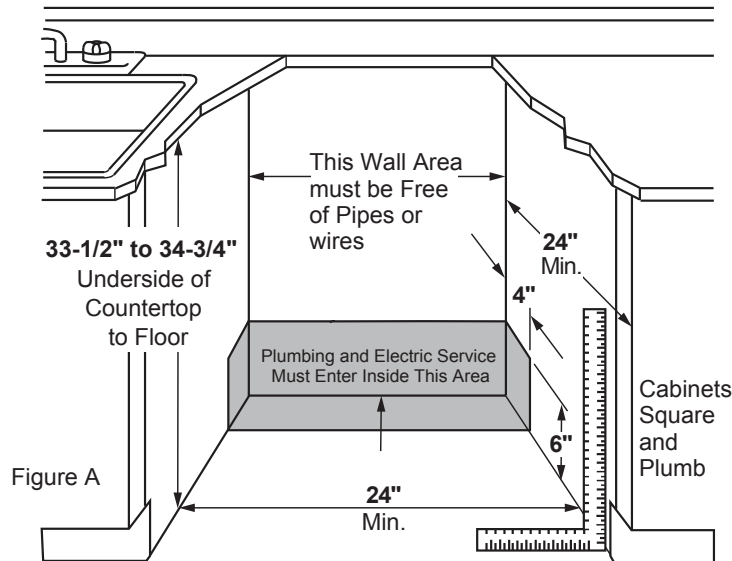

GDT535PSM

GE® Dishwasher with Hidden Controls

DIMENSIONS AND INSTALLATION INFORMATION (IN INCHES)

ELECTRICAL RATING

Voltage AC.....	120
Hertz.....	60
Total connected load amperage.....	7.1
Calrod® heater watts max.....	800/500

For use on adequately wired 120-volt, 15-amp circuit having 2-wire service with a separate ground wire. This appliance must be grounded for safe operation.

INSTALLATION INFORMATION: Before installing, consult installation instructions packed with product for current dimensional data.

Built Up Floor Capable – Installation over built-up floors is simple with the ability to adjust the dishwasher height to 33-3/8" - 34-5/8"

dBA59

Model GDT535PSMSS – Stainless steel