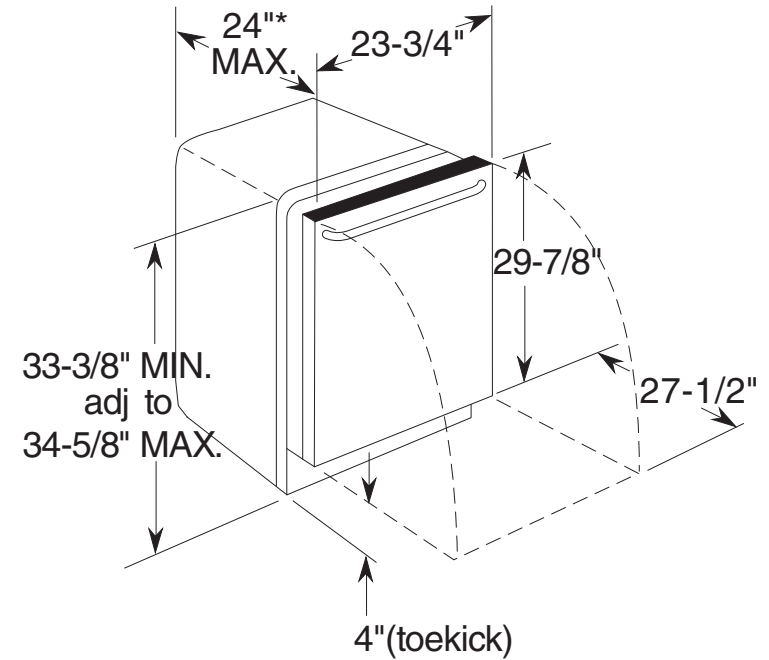

GDT535PSM

GE® Dishwasher with Hidden Controls

DIMENSIONS AND INSTALLATION INFORMATION (IN INCHES)

ELECTRICAL RATING

Voltage AC.....	120
Hertz.....	60
Total connected load amperage.....	7.1
Calrod® heater watts max.....	800/500

For use on adequately wired 120-volt, 15-amp circuit having 2-wire service with a separate ground wire. This appliance must be grounded for safe operation.

INSTALLATION INFORMATION: Before installing, consult installation instructions packed with product for current dimensional data.

Built Up Floor Capable – Installation over built-up floors is simple with the ability to adjust the dishwasher height to 33-3/8" - 34-5/8"

dBA59

Model GDT535PSMSS – Stainless steel