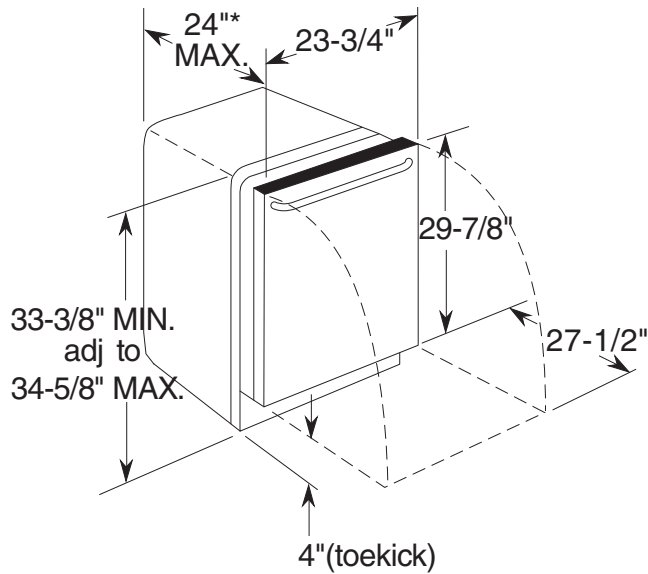

GDT530PSP/PMP/PGP

GE® Dishwasher with Hidden Controls

DIMENSIONS AND INSTALLATION INFORMATION (IN INCHES)

ELECTRICAL RATING

Voltage AC.....	120
Hertz.....	60
Total connected load amperage.....	7.1
Calrod® heater watts.....	800/500

For use on adequately wired 120-volt, 15-amp circuit having 2-wire service with a separate ground wire. This appliance must be grounded for safe operation.

*Add 2.4" for handle.

For answers to your Monogram, GE Café™ Series, GE Profile™ Series or GE Appliances product questions, visit our website at geappliances.com or call GE Answer Center® Service, 800.626.2000.

54 dBA – Quiet, but powerful and efficient cleaning

16 place setting capacity – For optimal capacity

Approximate Dimensions: 34 H x 23 3/4 W x 24 D

Limited 1-year entire appliance warranty

Model GDT530PMPES – Slate