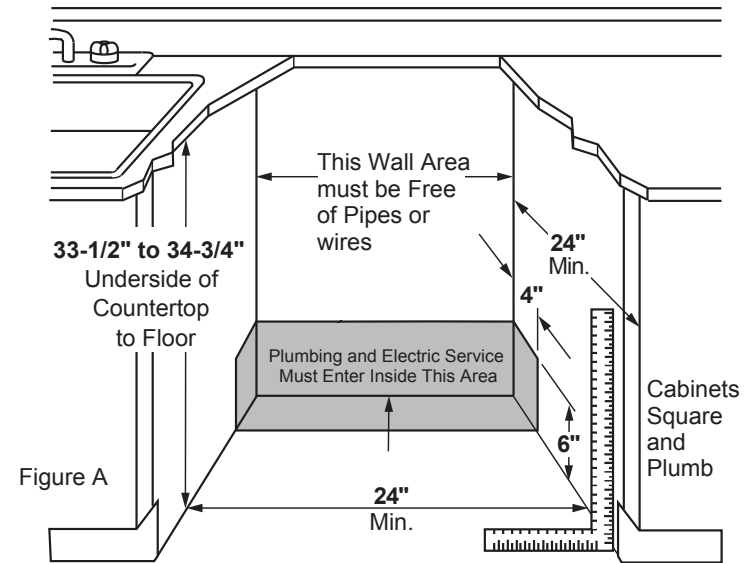

GDT530PSP/PMP/PGP

GE® Dishwasher with Hidden Controls

DIMENSIONS AND INSTALLATION INFORMATION (IN INCHES)

ELECTRICAL RATING

Voltage AC.....	120
Hertz.....	60
Total connected load amperage.....	7.1
Calrod® heater watts.....	800/500

For use on adequately wired 120-volt, 15-amp circuit having 2-wire service with a separate ground wire. This appliance must be grounded for safe operation.

*Add 2.4" for handle.

For answers to your Monogram, GE Café™ Series, GE Profile™ Series or GE Appliances product questions, visit our website at geappliances.com or call GE Answer Center® Service, 800.626.2000.

54 dBA – Quiet, but powerful and efficient cleaning

16 place setting capacity – For optimal capacity

Approximate Dimensions: 34 H x 23 3/4 W x 24 D

Limited 1-year entire appliance warranty

Model GDT530PMPES – Slate