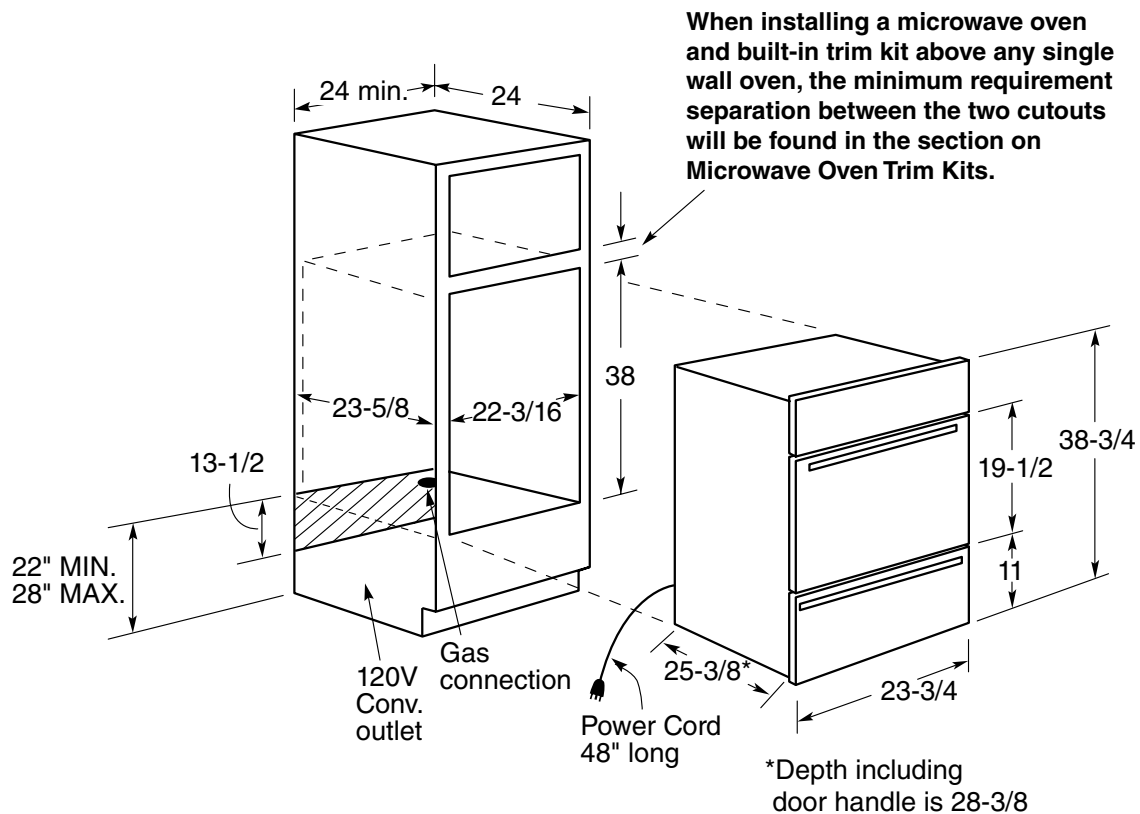

JGRP20WEJ/BEJ – GE® 24" Built-In Gas Oven

Dimensions (in inches)

Built-In Gas Ovens
Dimensions (in inches)

Installation Information: Before installing, consult installation instructions packed with product for current dimensional data.

Electrical Rating: 120V, 60Hz, 5A

Note: Cabinets installed adjacent to wall ovens must have an adhesion spec of at least 194° temperature rating.

Specification Revised 3/13
330120

For answers to your Monogram® or GE® appliance questions, visit our website at GEAppliances.com or call GE Answer Center® service, 800.626.2000.

JGRP20WEJ/BEJ – GE® 24" Built-In Gas Oven

Features and Benefits

- Self-Clean Oven – Conveniently cleans oven cavity without the need for scrubbing
- Electronic Oven Controls – One-touch electronic pads are easy-to-use and allow for simple oven operation
- Clear View Window – Provides a convenient viewing area to check the progress of food
- Interior Oven Light – Supplies light to make viewing the progress of cooking easy and convenient
- Two Oven Racks – Feature a durable construction to help accommodate any size or type of cookware
- Multiple Oven Rack Positions – Deliver flexibility and allow consumers to make the most of available oven capacity
- Model JGRP20WEJWW – White on white
- Model JGRP20BEJBB – Black on black