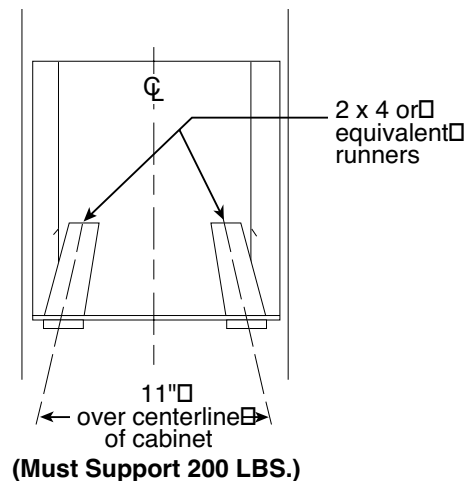

JGRP20WEJ/BEJ – GE® 24" Built-In Gas Oven

Dimensions (in inches)

Built-In Gas Ovens
Dimensions (in inches)

Installation Information: Before installing, consult installation instructions packed with product for current dimensional data.

Electrical Rating: 120V, 60Hz, 5A

Note: Cabinets installed adjacent to wall ovens must have an adhesion spec of at least 194° temperature rating.

Specification Revised 3/13
330120

For answers to your Monogram® or GE® appliance questions, visit our website at GEAppliances.com or call GE Answer Center® service, 800.626.2000.