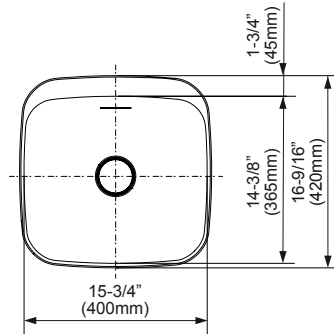

FURNITURE, TUBS AND BASINS
Musa Sink in Sleek-Stone®

MUS15-OF

Old code: MUS15-OF

GRAFF®

PRODUCT FEATURES

- Constructed from **Sleek-Stone®**, comprised of 75% natural dolomite minerals bonded with a unique resin to create a naturally durable material
- Freestanding installation
- With integrated overflow
- No faucet holes; requires wall-mount or vessel faucet
- Includes G-9959 grid drain with overflow in polished chrome
- Includes decorative waste cover
- Includes rear access area for faucet and drain installation

~98 lb

1.5 gal

G-9959-PC

MUS15-OF-GL-PC	GLOSS
MUS15-OF-MT-PC	MATTE