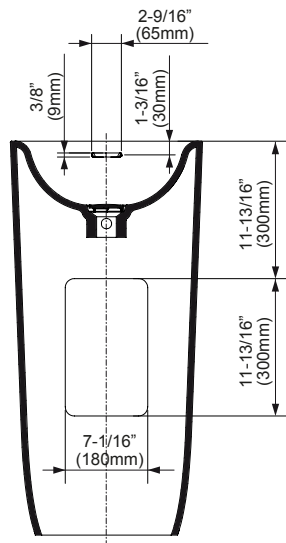

FURNITURE, TUBS AND BASINS
Musa Sink in Sleek-Stone®

MUS15-OF

Old code: MUS15-OF

GRAFF®

PRODUCT FEATURES

- Constructed from **Sleek-Stone®**, comprised of 75% natural dolomite minerals bonded with a unique resin to create a naturally durable material
- Freestanding installation
- With integrated overflow
- No faucet holes; requires wall-mount or vessel faucet
- Includes G-9959 grid drain with overflow in polished chrome
- Includes decorative waste cover
- Includes rear access area for faucet and drain installation

~98 lb

1.5 gal

G-9959-PC

MUS15-OF-GL-PC	GLOSS
MUS15-OF-MT-PC	MATTE