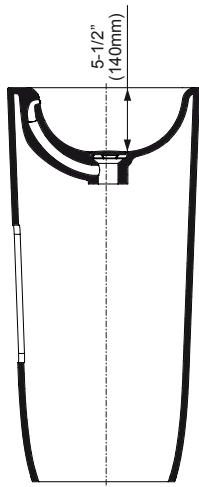

FURNITURE, TUBS AND BASINS
Musa Sink in Sleek-Stone®

MUS15-OF

Old code: MUS15-OF

GRAFF®

PRODUCT FEATURES

- Constructed from **Sleek-Stone®**, comprised of 75% natural dolomite minerals bonded with a unique resin to create a naturally durable material
- Freestanding installation
- With integrated overflow
- No faucet holes; requires wall-mount or vessel faucet
- Includes G-9959 grid drain with overflow in polished chrome
- Includes decorative waste cover
- Includes rear access area for faucet and drain installation

~98 lb

1.5 gal

G-9959-PC

MUS15-OF-GL-PC	GLOSS
MUS15-OF-MT-PC	MATTE