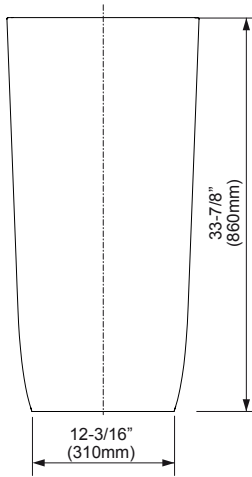

FURNITURE, TUBS AND BASINS
Musa Sink in Sleek-Stone®

MUS15-OF

Old code: MUS15-OF

GRAFF®

PRODUCT FEATURES

- Constructed from **Sleek-Stone®**, comprised of 75% natural dolomite minerals bonded with a unique resin to create a naturally durable material
- Freestanding installation
- With integrated overflow
- No faucet holes; requires wall-mount or vessel faucet
- Includes G-9959 grid drain with overflow in polished chrome
- Includes decorative waste cover
- Includes rear access area for faucet and drain installation

~98 lb

1.5 gal

G-9959-PC

MUS15-OF-GL-PC	GLOSS
MUS15-OF-MT-PC	MATTE