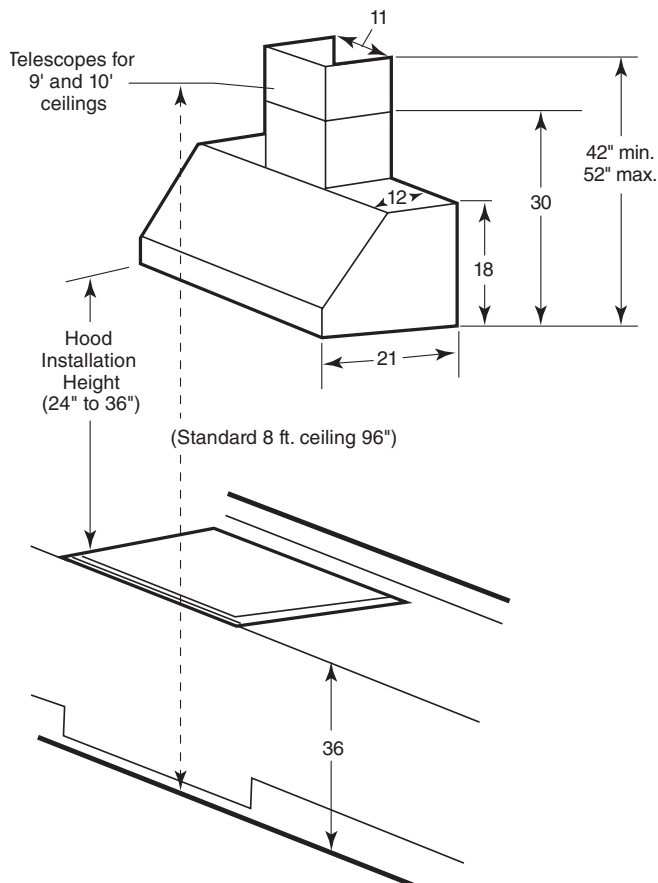

Café™ 36" Commercial-Style Hood

CVW93612MSS / CVW93613MDS / CVW93614MWM

CAFÉ

DISTINCT BY DESIGN™

WARRANTY

Parts warranty	Limited 1-year entire appliance
Labor warranty	Limited 1-year entire appliance
Warranty notes	See written warranty for full details

DIMENSIONS AND INSTALLATION INFORMATION

Installation Information:

Before installing, consult Use & Care/installation instructions packed with product for current dimensional data.

Optional Kits for 30" and 36" Commercial-style hoods

- UXCH2NSS—Stainless chimney kit
- UXCH3NDS—Black Slate chimney kit
- UXCH4NWM—Matte White chimney kit

AMP RATING

120V	3.9

Installed above a cooktop
(shown with optional chimney kit)