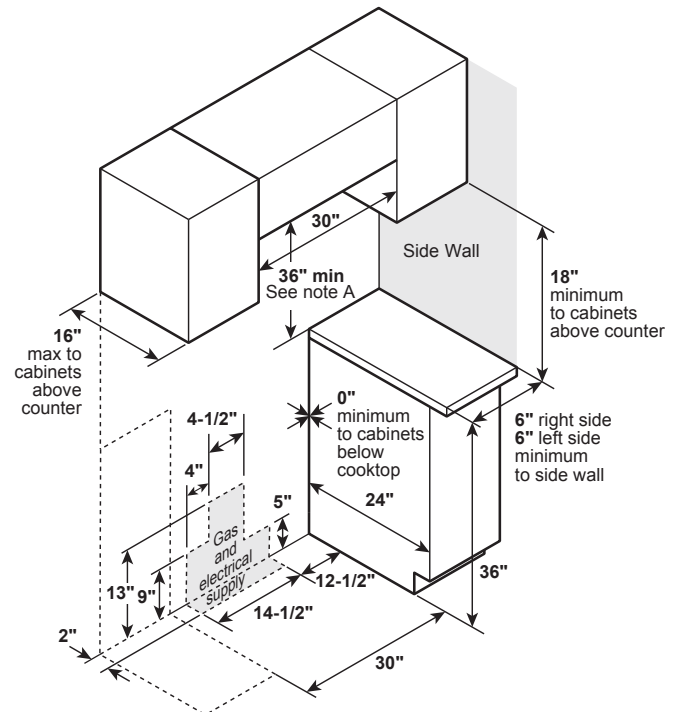

WEIGHTS & DIMENSIONS

Depth with Door Open	47-1/2 in
Approximate Shipping Weight	244 lb
Net Weight	224 lb
Height to Top of Rear Vent Trim	37-3/8 in
Overall Height	37-3/8 in
Height to Cooking Surface (in.)	36-1/4 +/- 1/4
Overall Width	29-7/8 in
Cabinet Width	30 in
Overall Depth	29-1/2 in
Depth Without Handle	26-7/8 in
Oven Interior Dimensions (W x H x D) (in.)	24 x 19-1/2 x 20-5/8

For all installations, install the required rear trim to back of range with 4 screws provided.

Note A: 36" Minimum to bare cabinet, see installation instructions for heights less than 36"

ADDITIONAL ACCESSORIES