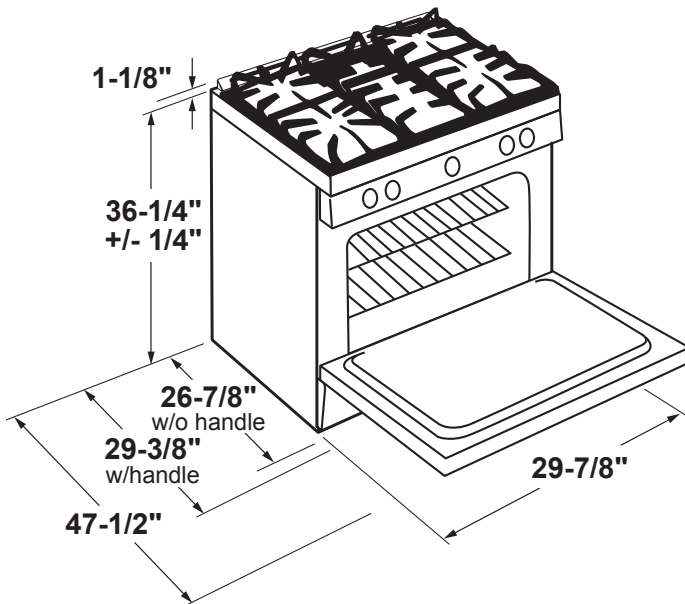

WEIGHTS & DIMENSIONS

Depth with Door Open	47-1/2 in
Approximate Shipping Weight	244 lb
Net Weight	224 lb
Height to Top of Rear Vent Trim	37-3/8 in
Overall Height	37-3/8 in
Height to Cooking Surface (in.)	36-1/4 +/- 1/4
Overall Width	29-7/8 in
Cabinet Width	30 in
Overall Depth	29-1/2 in
Depth Without Handle	26-7/8 in
Oven Interior Dimensions (W x H x D) (in.)	24 x 19-1/2 x 20-5/8

WARRANTY

Parts warranty	Limited 1-year entire appliance
Labor warranty	Limited 1-year entire appliance

DIMENSIONS AND INSTALLATION

Electrical Requirements: 120v; 60Hz, 15A

Installation information: Before installing, consult installation instructions packed with product for current dimensional data.

For all installations, install the required rear trim to back of range with 4 screws provided.

Note A: 36" Minimum to bare cabinet, see installation instructions for heights less than 36"

ADDITIONAL ACCESSORIES