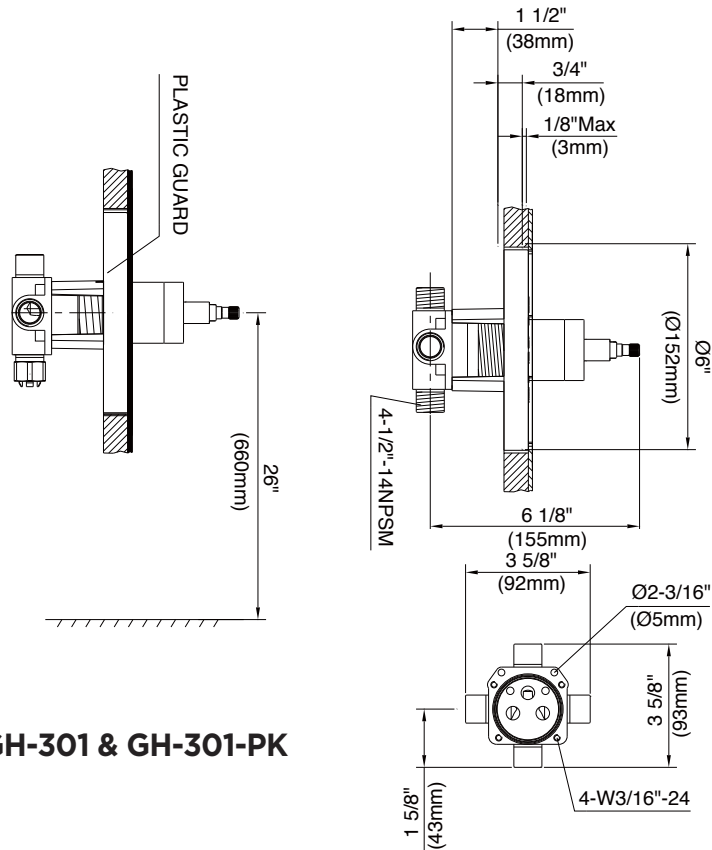

GERBER

GH-305

Single Control Pressure Balance Valve

GH-301 & GH-301-PK

Gerber Toll Free Technical Support: 1-800-487-8372
www.gerberonline.ca