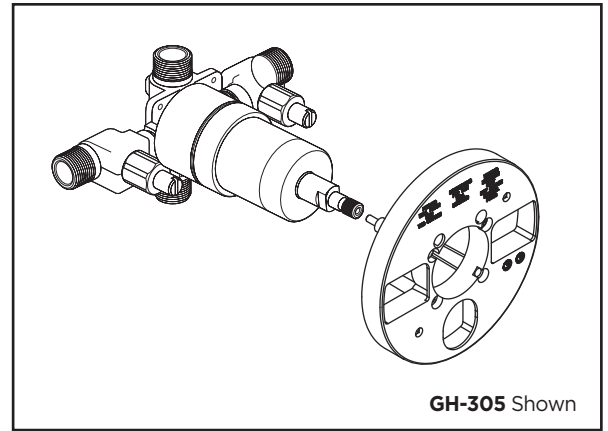

Single Control Pressure Balance Valve

Features:

- Ceramic disc cartridge
- Solid brass maintenance stops
- IPS/Sweat connection
- Back to back installation feasible
- Fit all trim kits: Logan Square™, Wick Park™, Brianne™, Abigail™, Riverdale®, Carol Stream™, Waveland™, Allerton™, Viper™, Kaia™, South Shore™, Mid-Town™
- Thin wall installation bracket included
- Single pack available on selective items
- Gerber Pak, 6 pcs per carton, available on all SKUs
- Valve will perform at ASSE 1016 standards when flow rate is restricted to 2.0 gpm

Standards & Certifications:

- ASME A112.18.1M
- CSA B125
- IAPMO/cUPC
- MASS Code

Catalog Numbers:

- **GH-301** IPS/sweat connections, less stops, single pack
- **GH-301-PK** IPS/sweat connections, less stops, Gerber pack
- **GH-305** IPS/sweat connections, with stops, single pack
- **GH-305-PK** IPS/sweat connections, with stops, Gerber pack

Prefixes Available:

None

Suffixes Available:

None