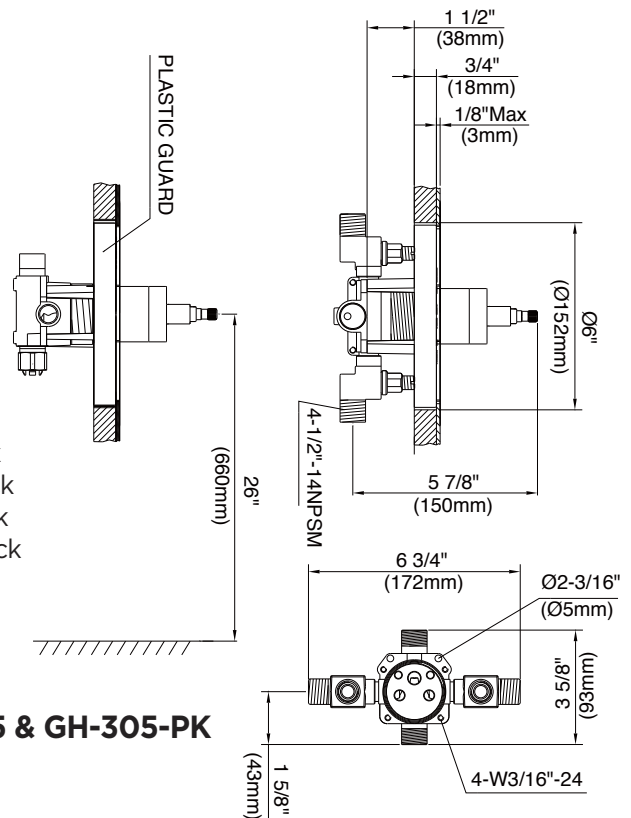

GH-305 Shown

GH-305 & GH-305-PK

Job Name	
Date	
Model Specified	
Quantity	
Customer	
Contractor	
Architect/engineer