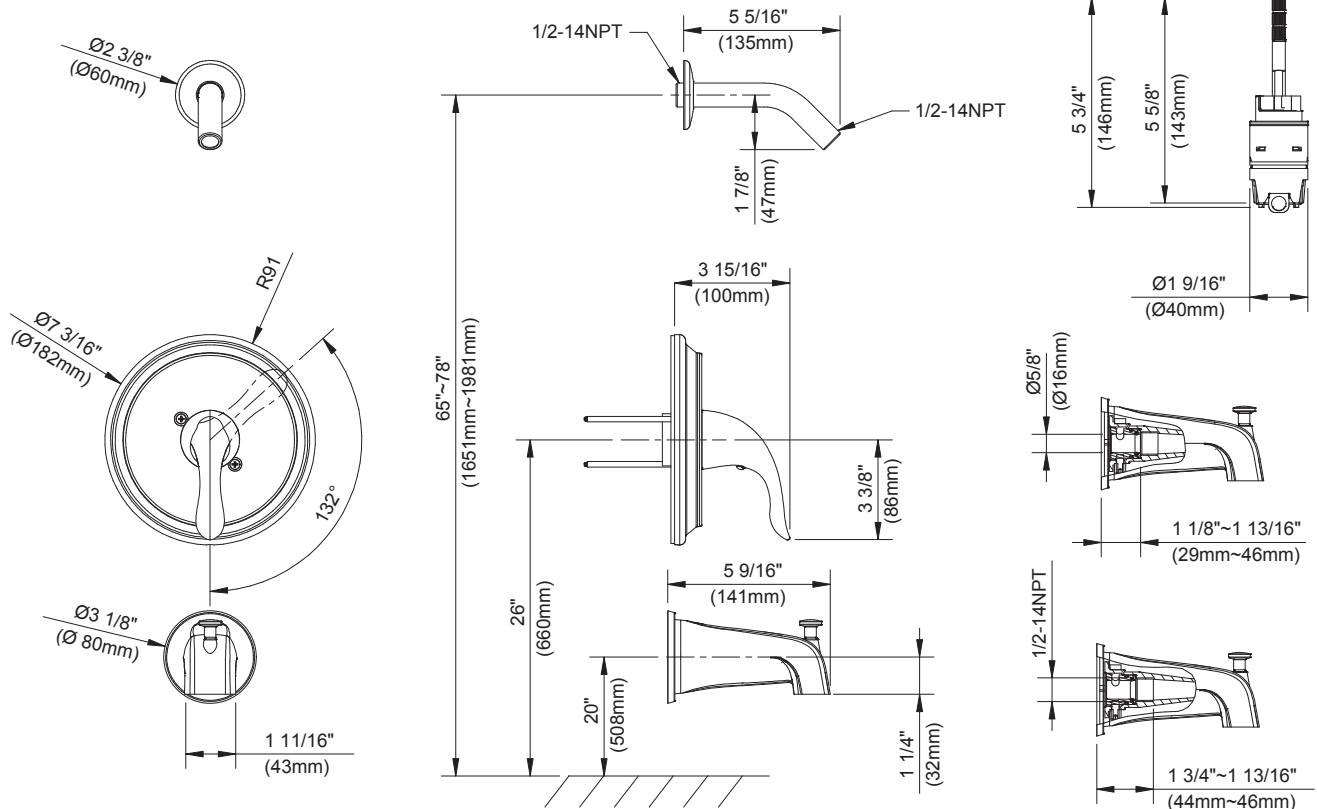

Viper™ Single Handle Tub & Shower Trim Kit Less Showerhead

SPECIFICATIONS

Features/Benefits

- Includes Treysta™ Pressure Balance Ceramic Disc Cartridge
- Requires Treysta™ Rough-In Valve, G00GS500 Series (Horizontal Inputs) or G00GS520 Series (Vertical Inputs)
- Includes Single-Function Viper™ Showerhead, G0049107
- 6" Metal Shower Arm
- Diverter on Tub Spout
- Accommodates Standard, Back-to-Back, and Thin Wall Installations

Available Color/Finishes

Chrome

Please see gerber.com or current price list for available finishes.
Finish is defined by additional suffix.

Standards & Certifications

Submittal Information:

Name: _____
Location: _____

Contractor: _____
Contact #: _____